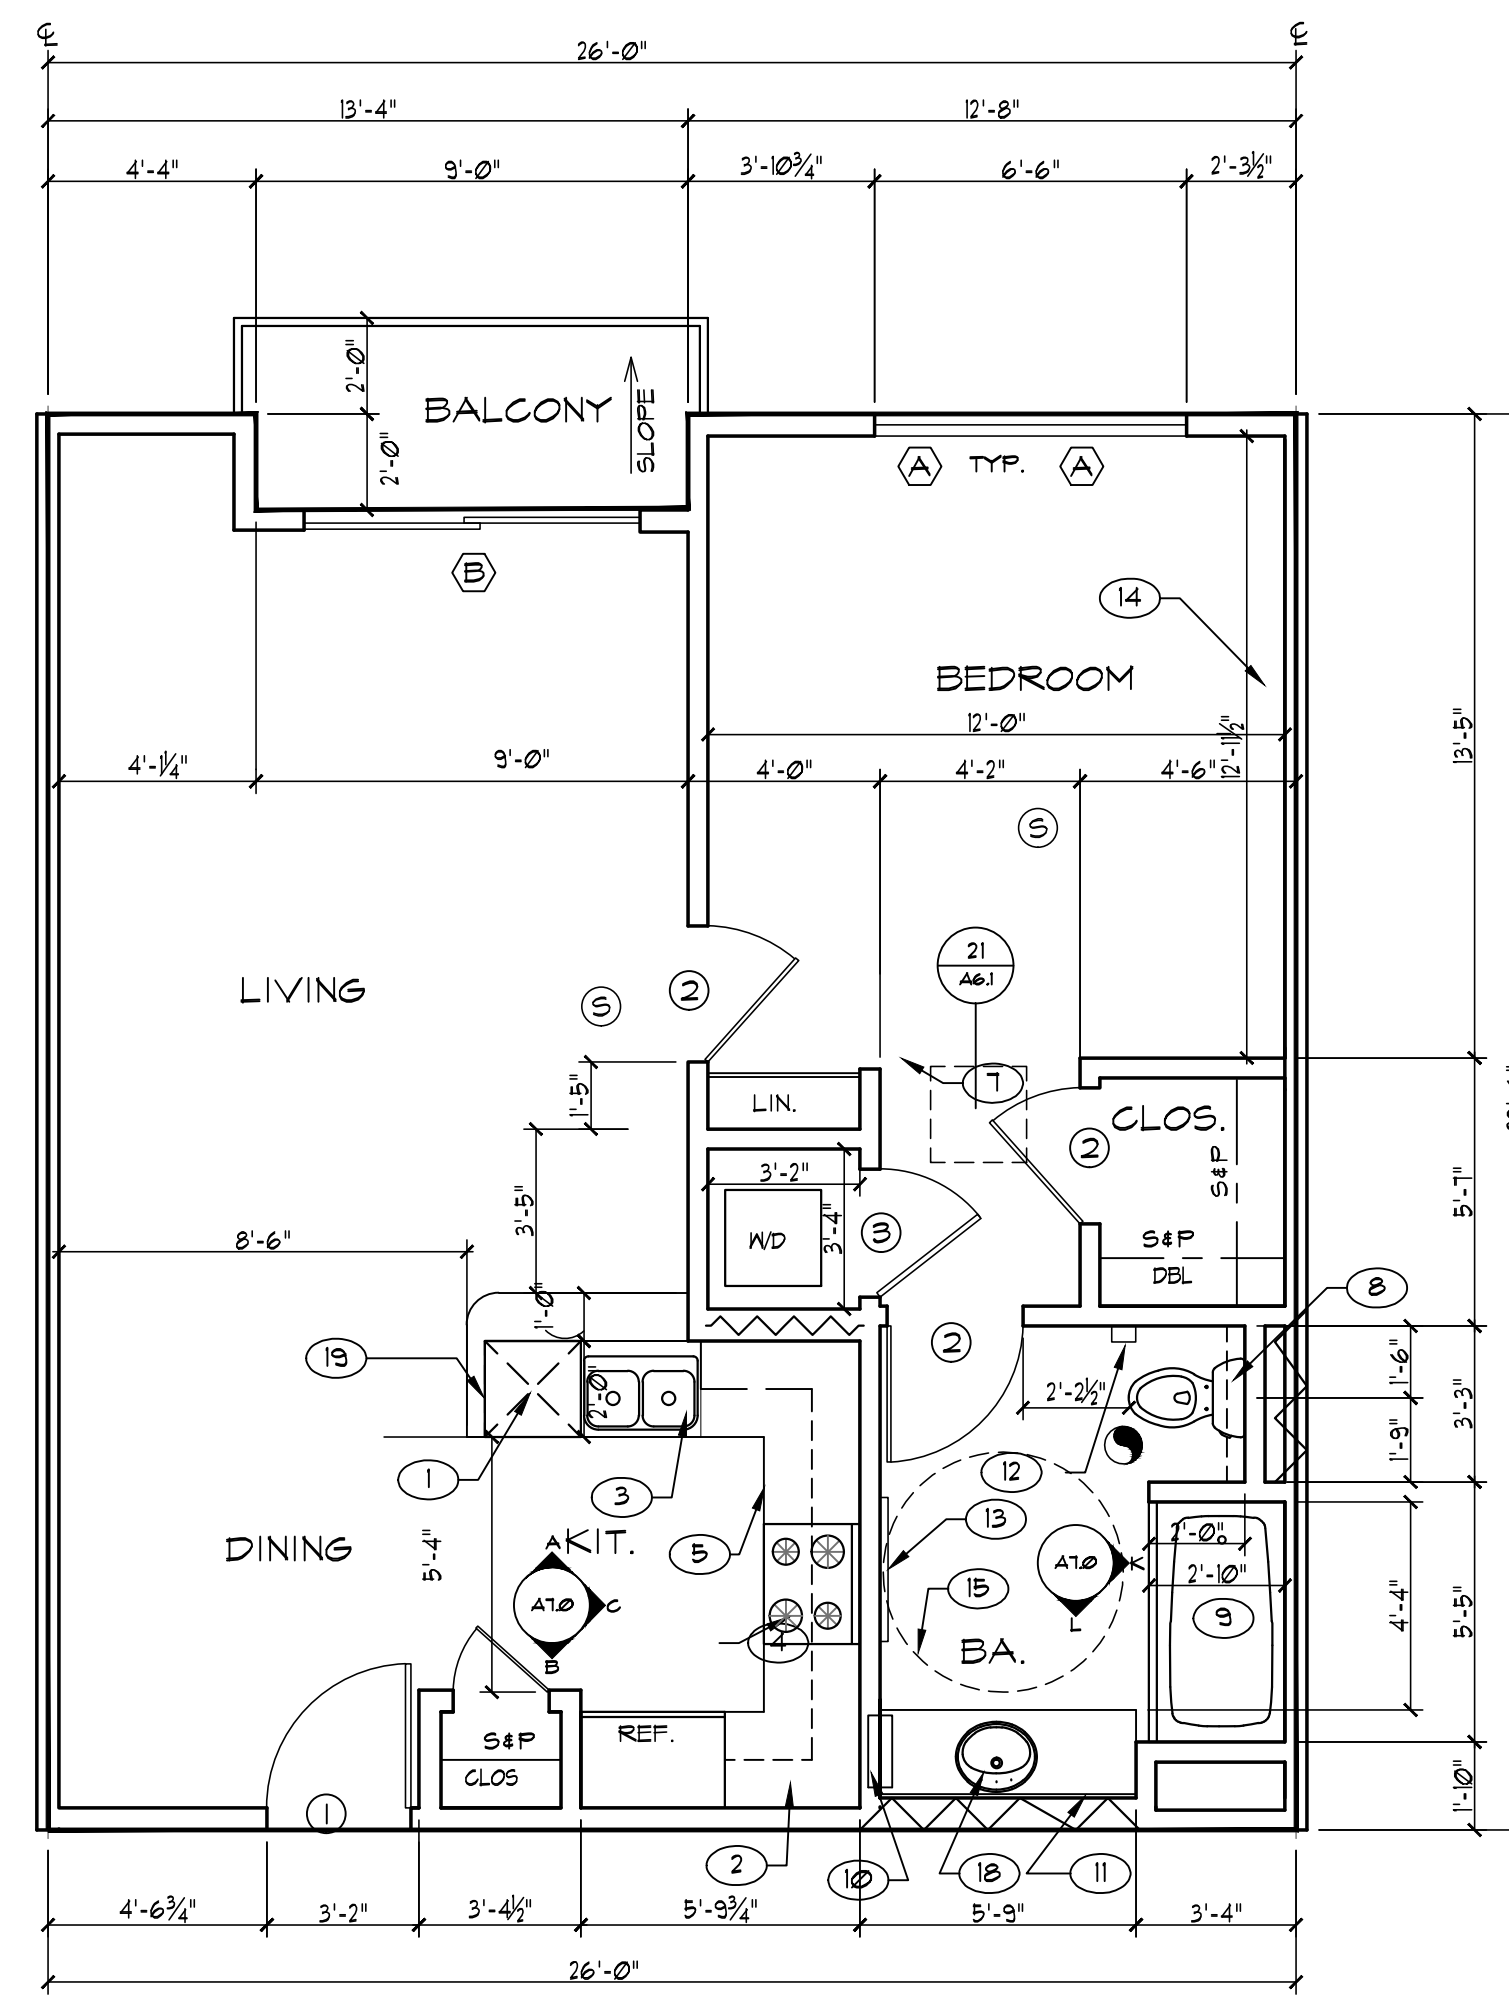

UNIT B1 FLOOR PLAN

SCALE 1/4"=1'-0"

1,167 SF.

UNIT A-2 FLOOR PLAN

SCALE 1/4"=1'-0"

1,499 SF.

UNIT A-1 FLOOR PLAN

SCALE 1/4"=1'-0"

821 SF.

UNIT C1 FLOOR PLAN

SCALE 1/4"=1'-0"

1,186 SF.

UNIT B2 FLOOR PLAN

SCALE 1/4"=1'-0"

1,182 SF.

HALE HONU APARTMENTS
 14241 MAGNOLIA BLVD., SHERMAN OAKS, CA
 FOR HORACE HEIDT ESTATES