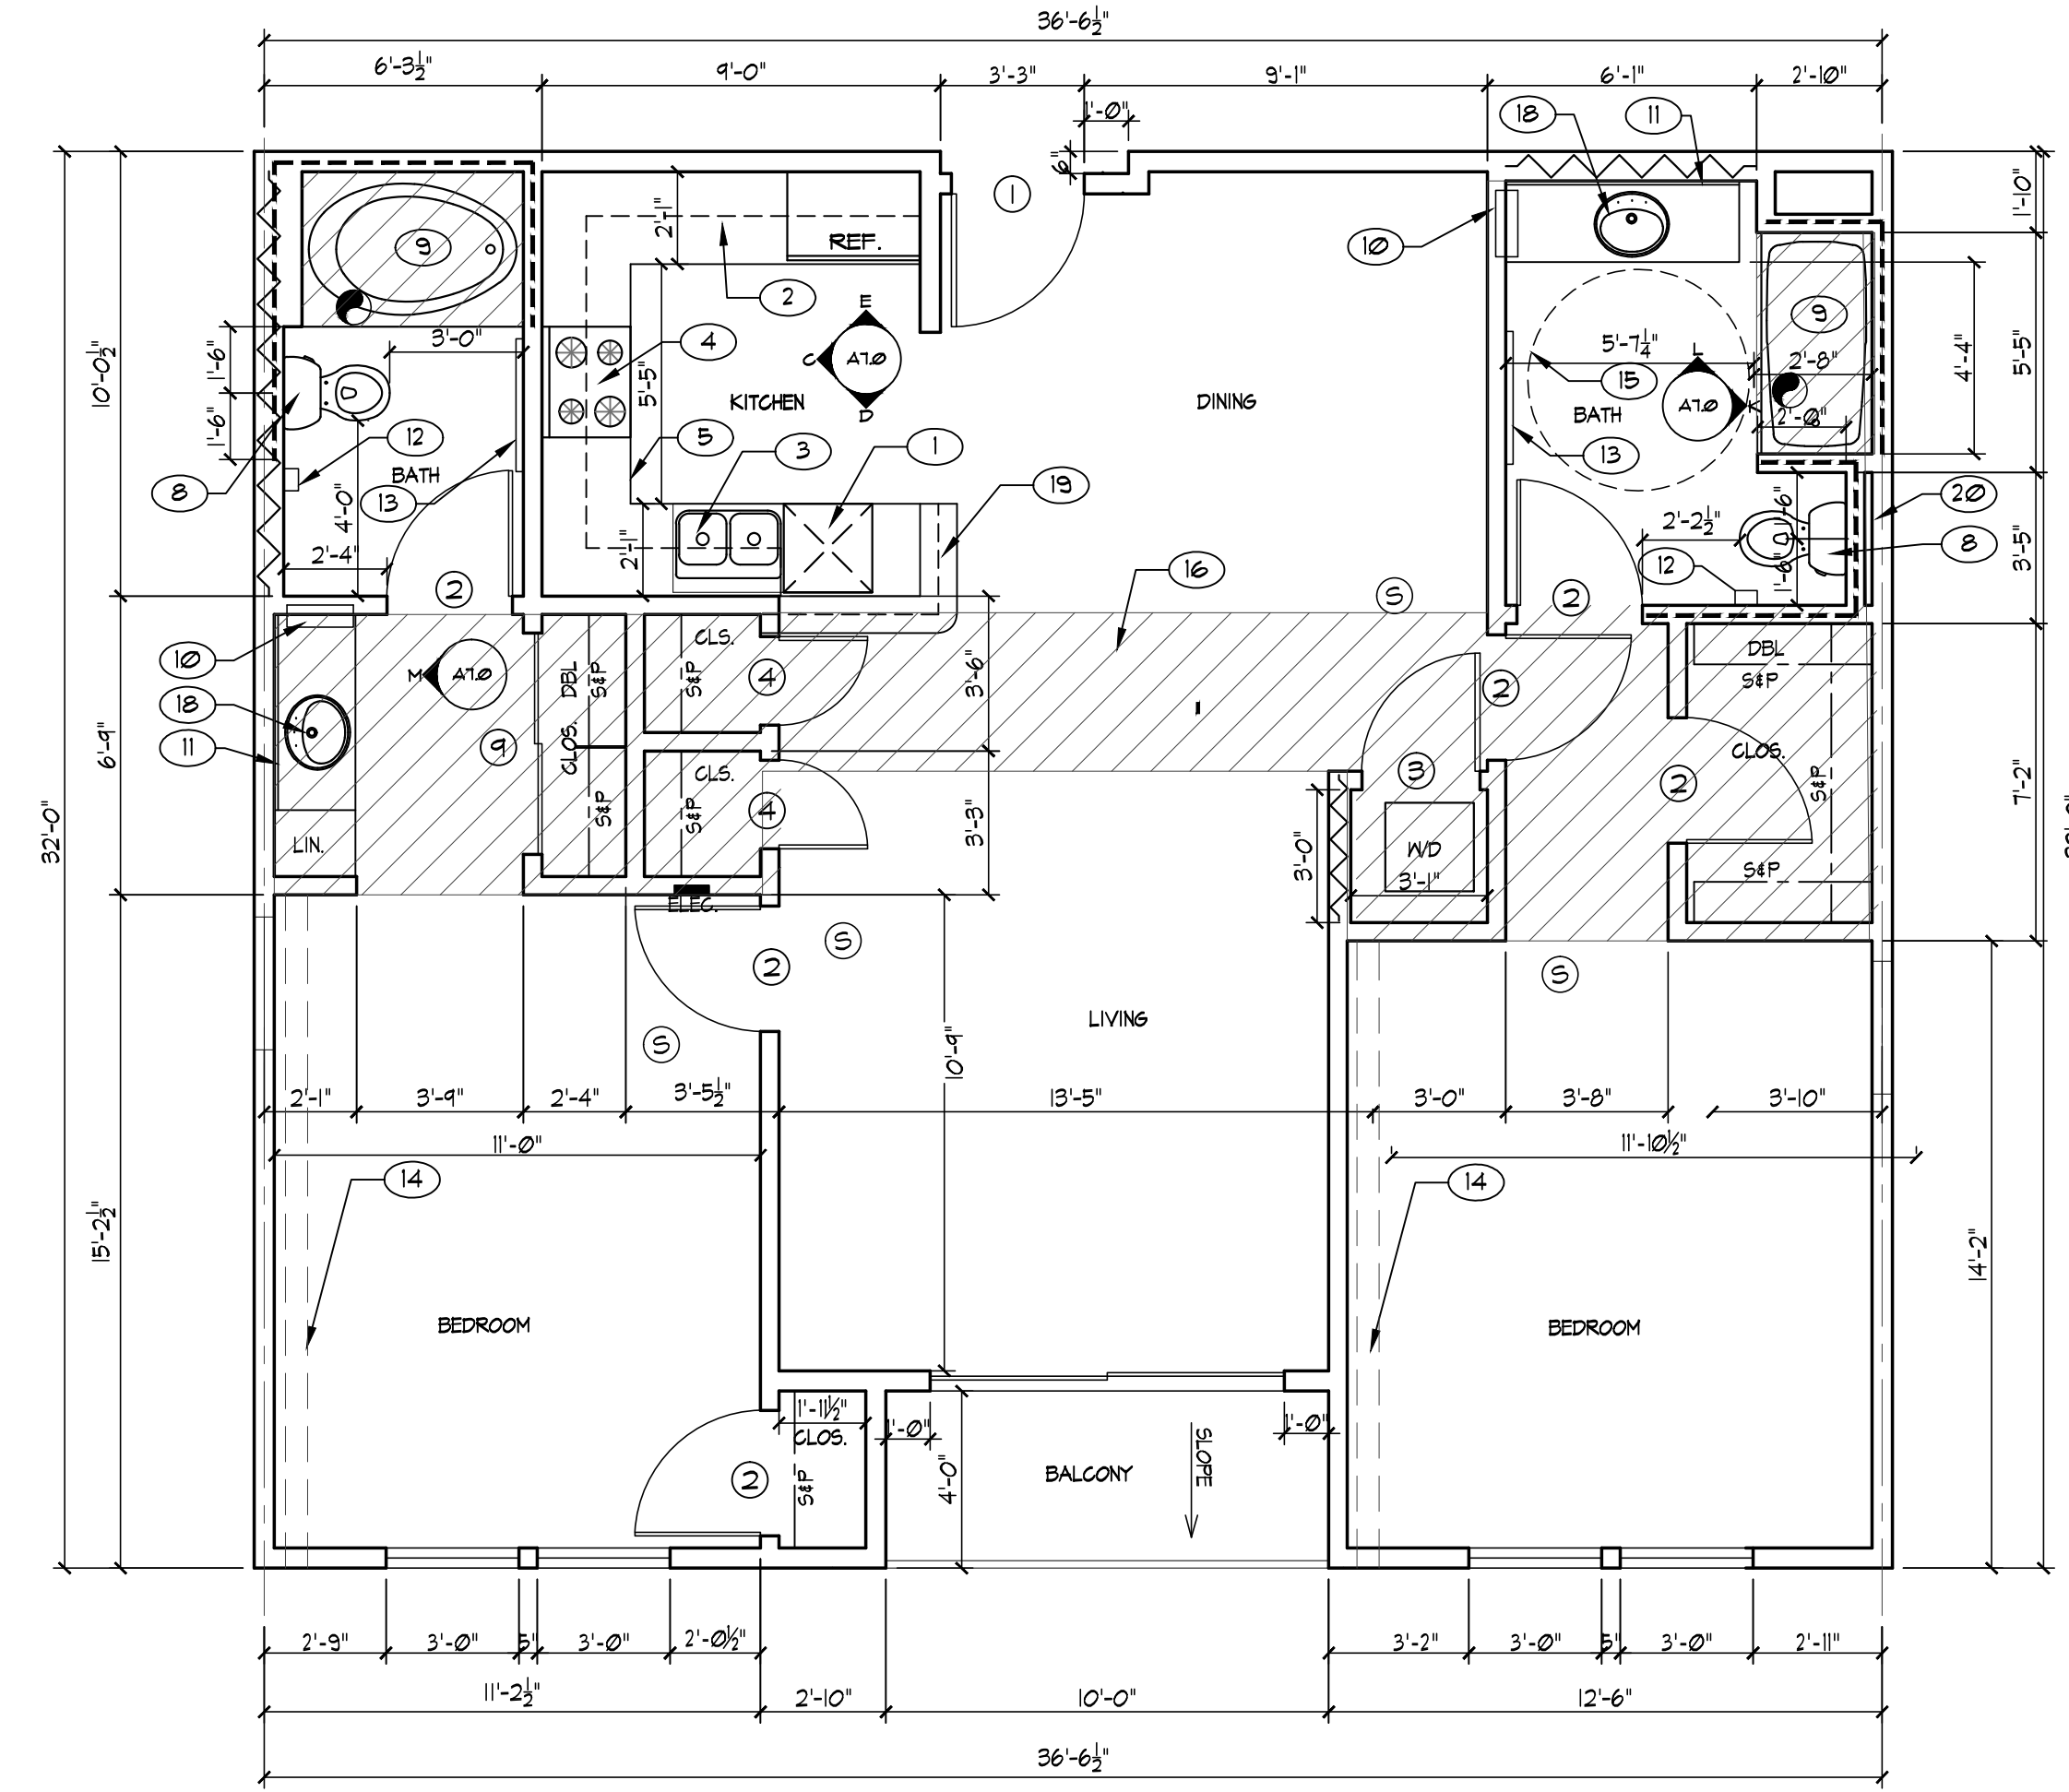

UNIT B1 FLOOR PLAN

SCALE 1/4"=1'-0"

1,167 SF.

UNIT A-2 FLOOR PLAN

SCALE 1/4"=1'-0"

1,499 SF.

UNIT A-1 FLOOR PLAN

SCALE 1/4"=1'-0"

821 SF.

UNIT C1 FLOOR PLAN

SCALE 1/4"=1'-0"

1,186 SF.

UNIT B2 FLOOR PLAN

SCALE 1/4"=1'-0"

1,182 SF.

HALE HONU APARTMENTS
 14241 MAGNOLIA BLVD., SHERMAN OAKS, CA
 FOR HORACE HEIDT ESTATES