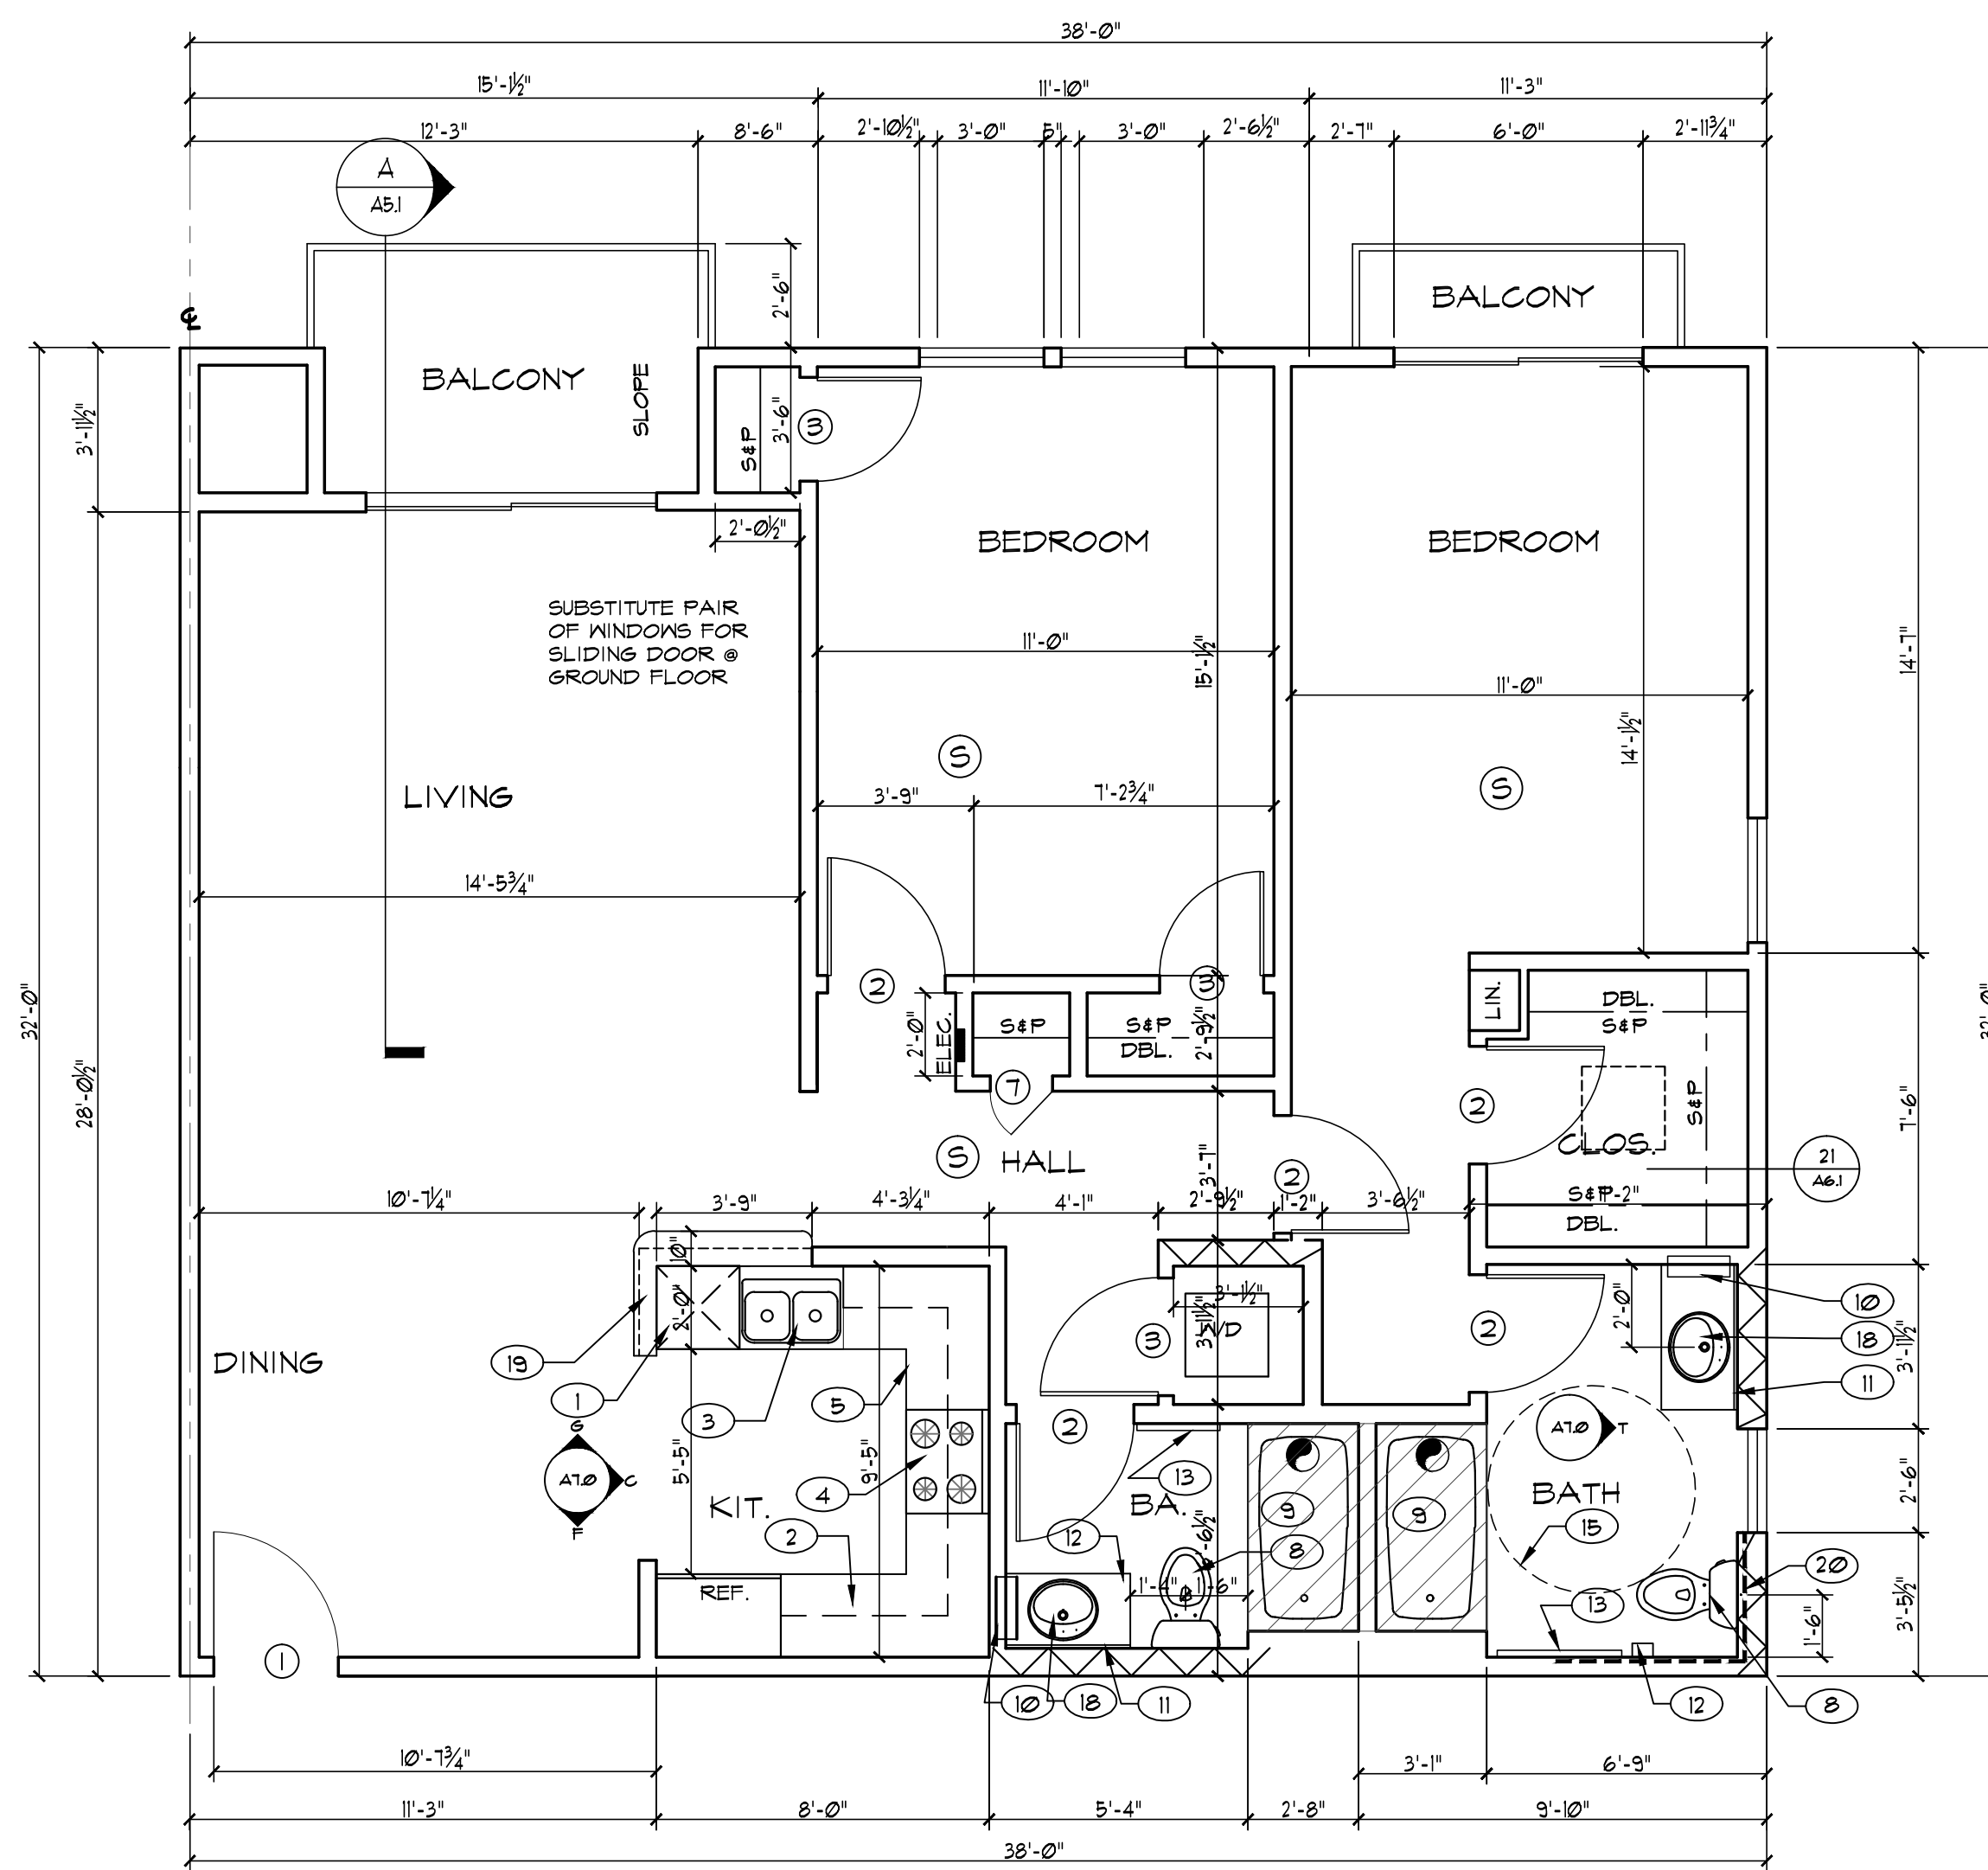

UNIT B1 FLOOR PLAN

SCALE 1/4"=1'-0"

1,167 SF.

UNIT A-2 FLOOR PLAN

SCALE 1/4"=1'-0"

1,499 SF.

UNIT A-1 FLOOR PLAN

SCALE 1/4"=1'-0"

821 SF.

UNIT C1 FLOOR PLAN

SCALE 1/4"=1'-0"

1,186 SF.

UNIT B2 FLOOR PLAN

SCALE 1/4"=1'-0"

1,182 SF.

HALE HONU APARTMENTS
 14241 MAGNOLIA BLVD., SHERMAN OAKS, CA
 FOR HORACE HEIDT ESTATES