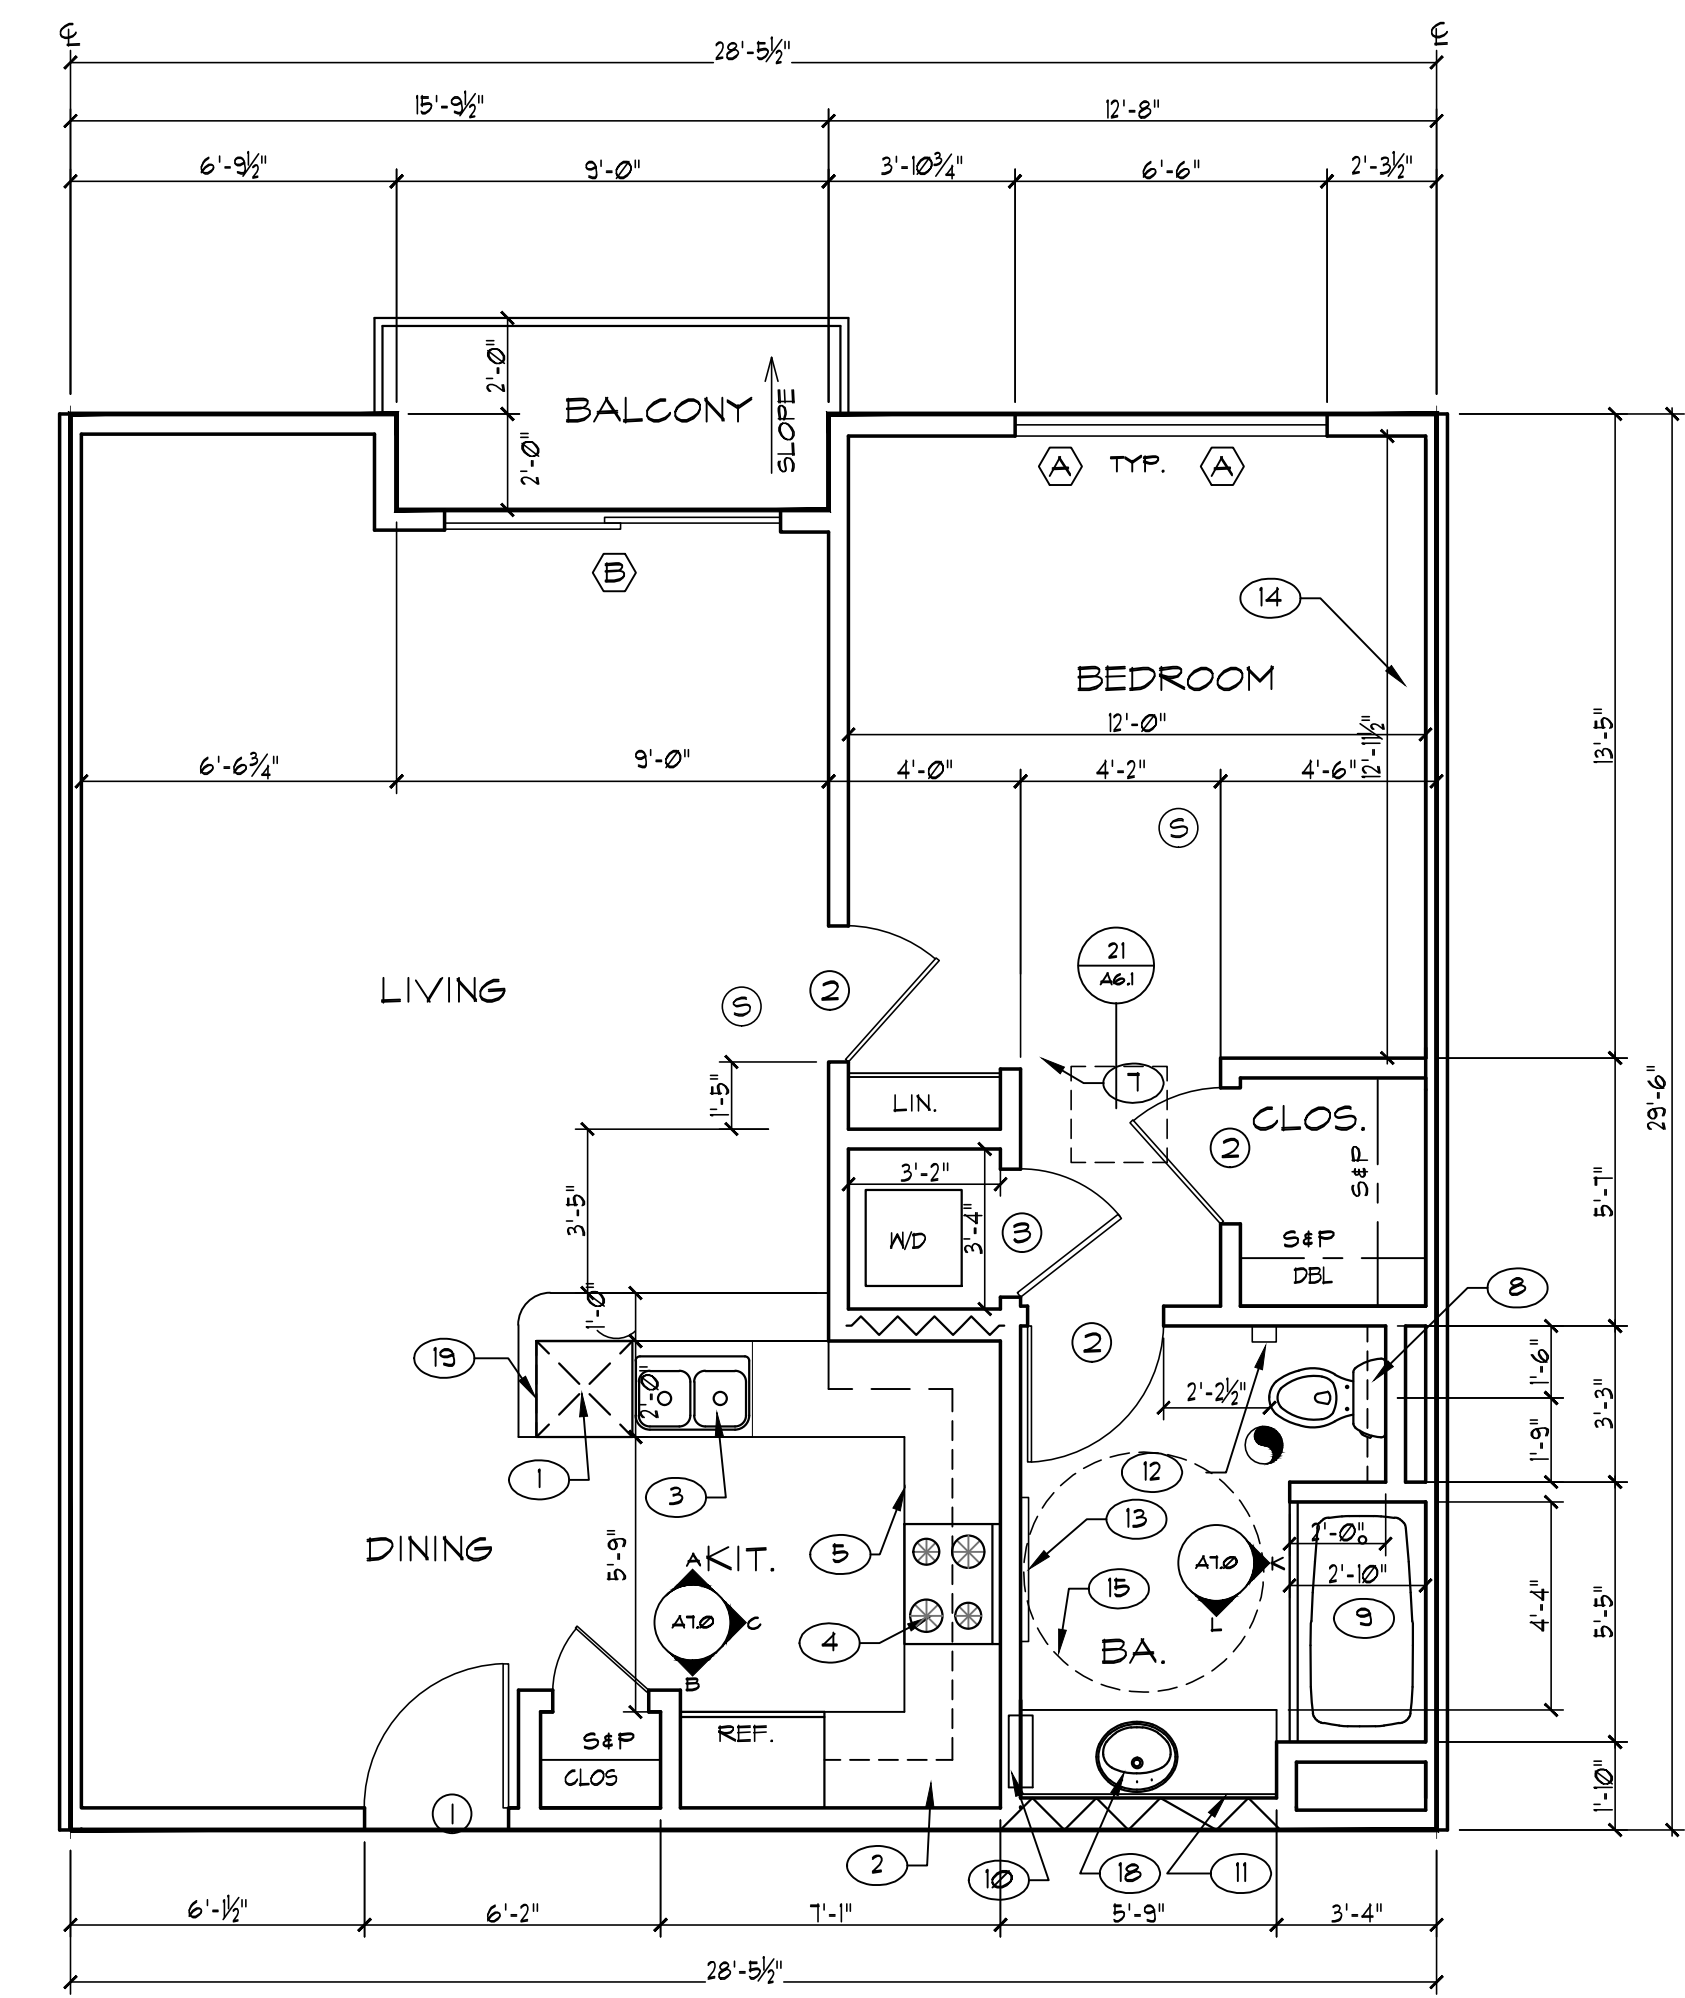

UNIT B1 FLOOR PLAN

SCALE 1/4"=1'-0"

1,167 SF.

UNIT A-2 FLOOR PLAN

SCALE 1/4"=1'-0"

1,499 SF.

UNIT A-1 FLOOR PLAN

SCALE 1/4"=1'-0"

821 SF.

UNIT C1 FLOOR PLAN

SCALE 1/4"=1'-0"

1,186 SF.

UNIT B2 FLOOR PLAN

SCALE 1/4"=1'-0"

1,182 SF.

HALE HONU APARTMENTS
 14241 MAGNOLIA BLVD., SHERMAN OAKS, CA
 FOR HORACE HEIDT ESTATES