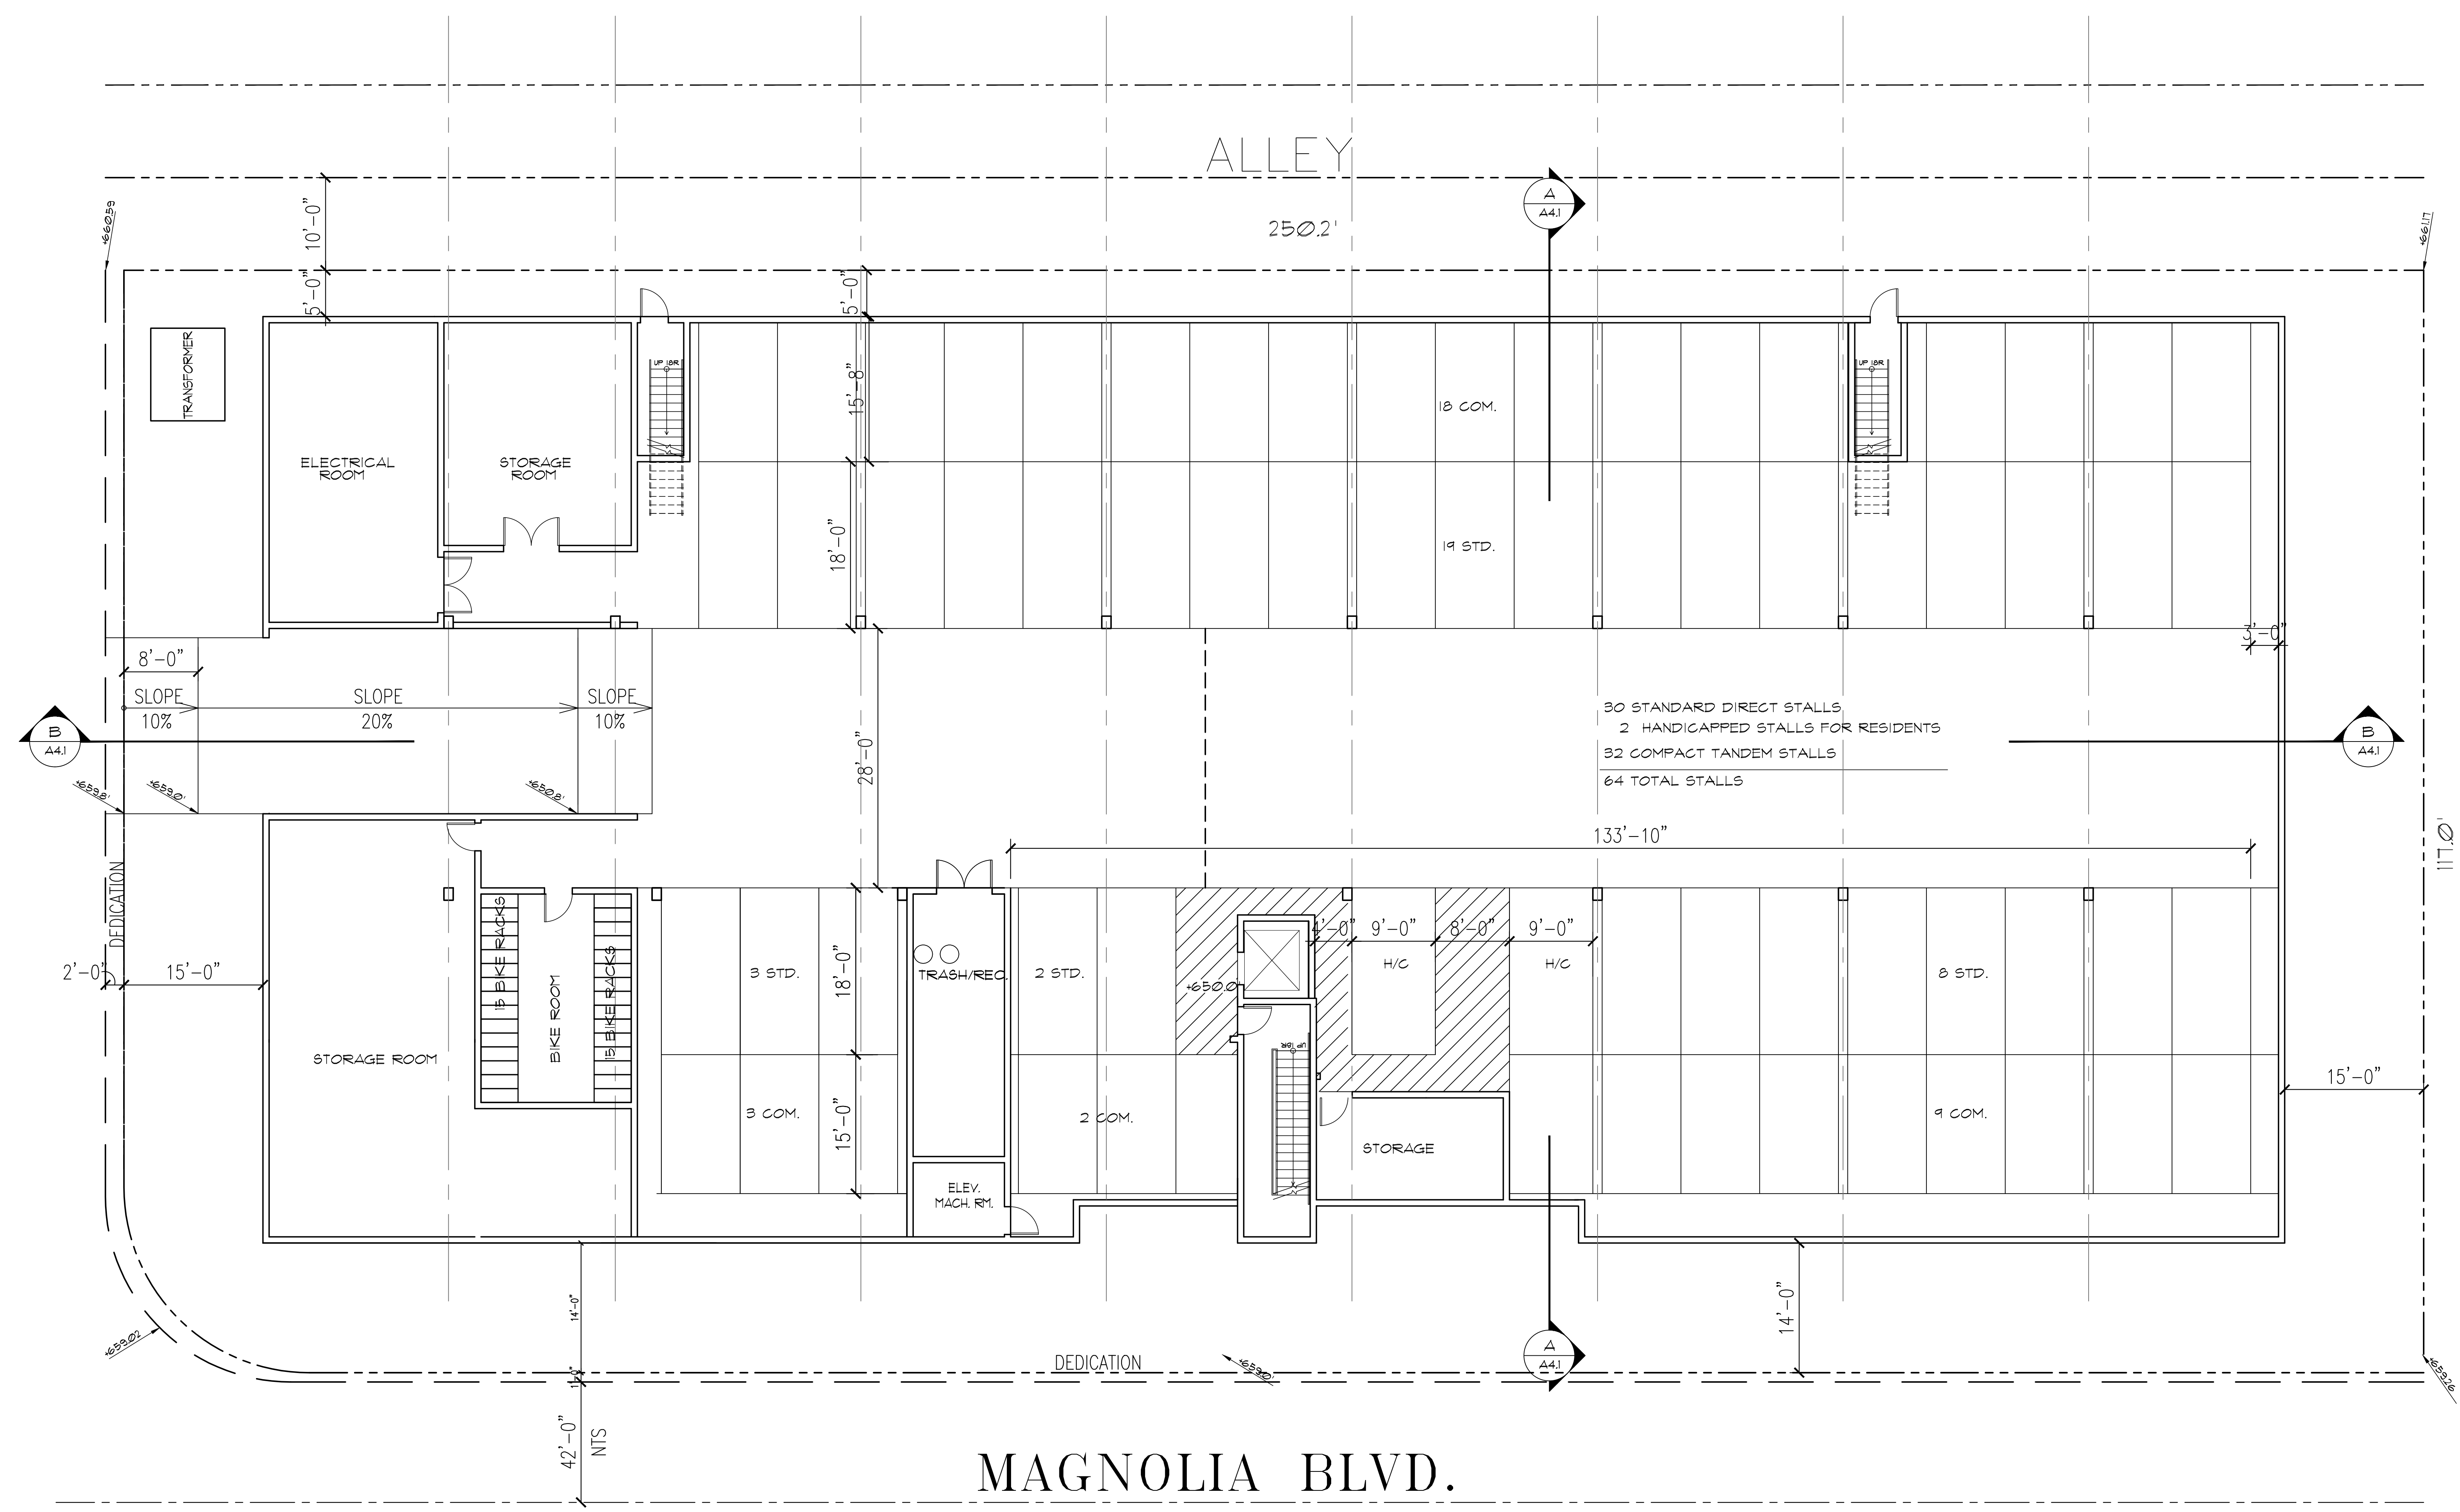

HALE HONU APARTMENTS
 14241 MAGNOLIA BLVD., SHERMAN OAKS, CA
 FOR HORACE HEIDT ESTATES

30 STANDARD DIRECT STALLS
 2 HANDICAPPED STALLS FOR RESIDENTS
 32 COMPACT TANDEM STALLS
 64 TOTAL STALLS

P1 - PARKING PLAN
 SCALE 1/8"=1'-0"