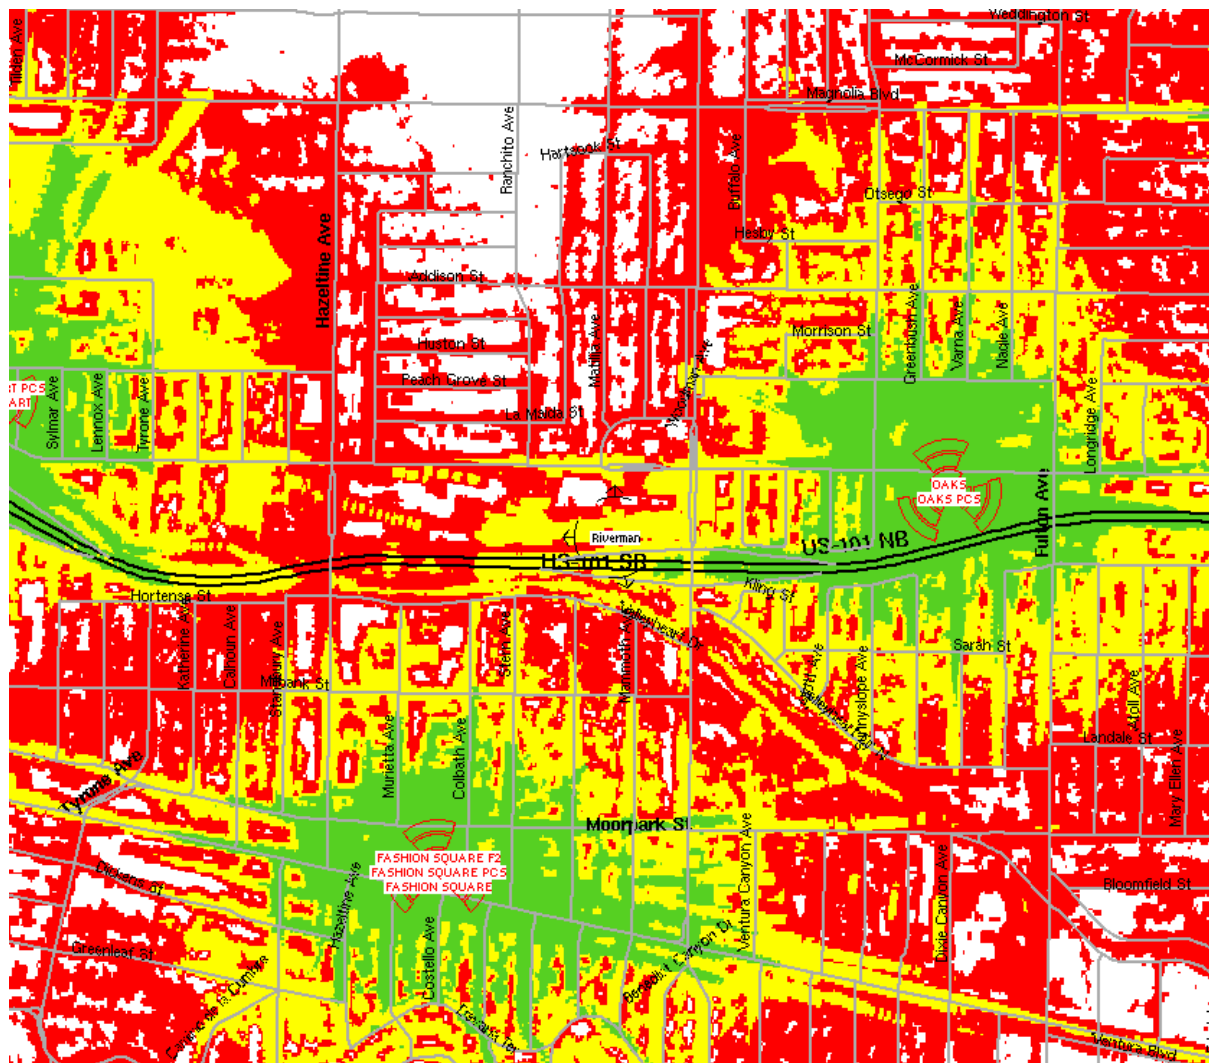

Riverman NCD

Propagation Maps

MTX 52 – BSC 6

Surrounding On-Air Sites Riverman

700 MHz RSRP Plot

Riverman ONLY

700 MHz RSRP Plot

On-Air Sites ONLY

LTE RSRP
7CL

Clr: RSRP (dBm)

- >= -75
- >= -85
- >= -95

Coverage Area

- Green = Good
- Yellow = Fair
- Red = Poor

700 MHz RSRP Plot

Riverman + On-Air Sites

LTE RSRP
7CL

Clr: RSRP (dBm)

- >= -75
- >= -85
- >= -95

Coverage Area

- Green = Good
- Yellow = Fair
- Red = Poor