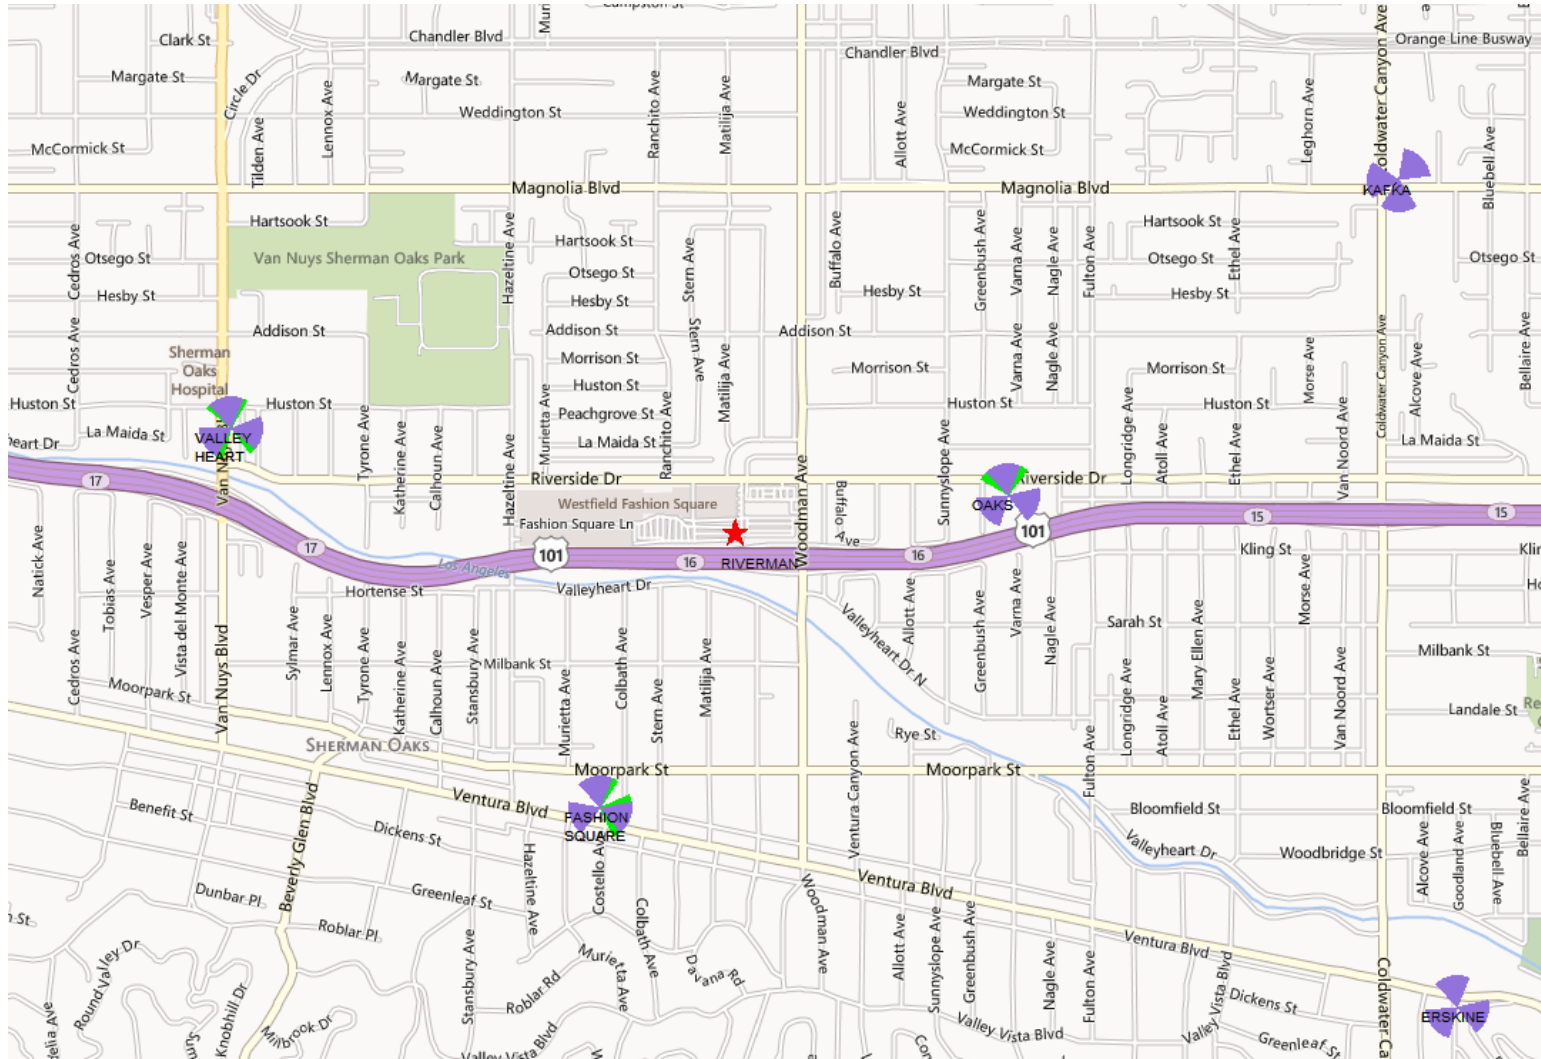

Riverman NCD

Propagation Maps

MTX 52 – BSC 6

Surrounding On-Air Sites Riverman

700 MHz RSRP Plot

Riverman ONLY

700 MHz RSRP Plot

On-Air Sites ONLY

LTE RSRP
7CL

Clr: RSRP (dBm)

- >= -75
- >= -85
- >= -95

Coverage Area

- Green = Good
- Yellow = Fair
- Red = Poor

700 MHz RSRP Plot

Riverman + On-Air Sites

LTE RSRP
7CL

Clr: RSRP (dBm)

- >= -75
- >= -85
- >= -95

Coverage Area

- Green = Good
- Yellow = Fair
- Red = Poor