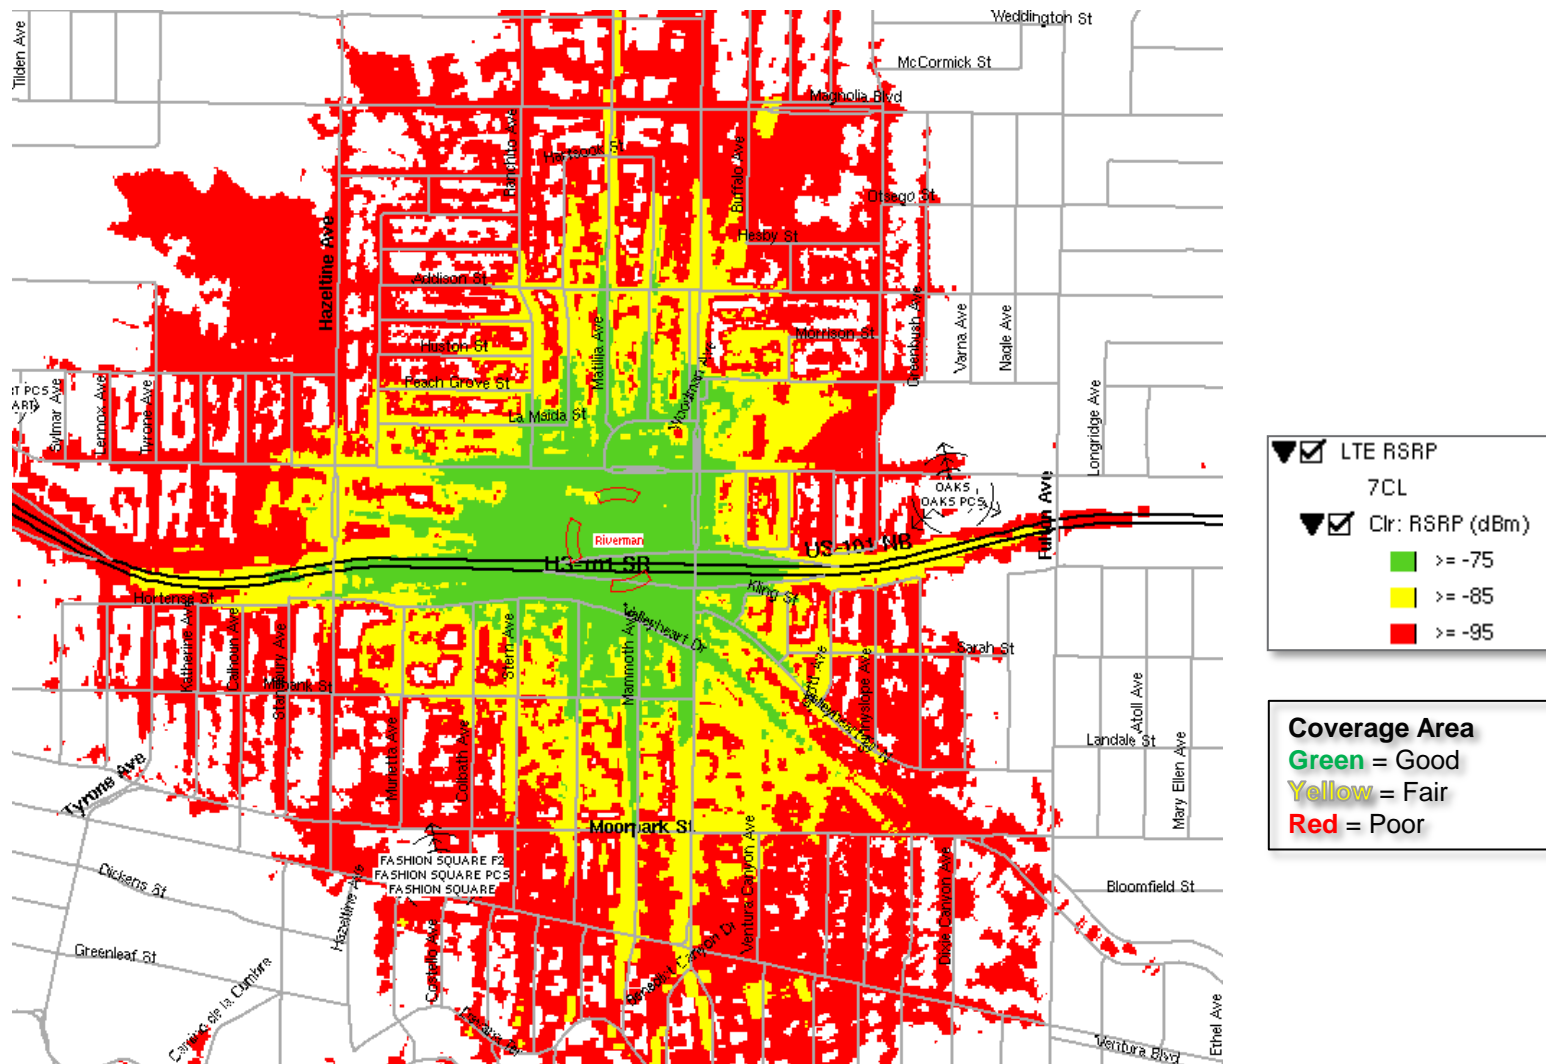

Riverman NCD

Propagation Maps

MTX 52 – BSC 6

Surrounding On-Air Sites Riverman

700 MHz RSRP Plot

Riverman ONLY

700 MHz RSRP Plot

On-Air Sites ONLY

LTE RSRP
7CL

Clr: RSRP (dBm)

- >= -75
- >= -85
- >= -95

Coverage Area

- Green = Good
- Yellow = Fair
- Red = Poor

700 MHz RSRP Plot

Riverman + On-Air Sites

LTE RSRP
7CL

Clr: RSRP (dBm)

- >= -75
- >= -85
- >= -95

Coverage Area

- Green = Good
- Yellow = Fair
- Red = Poor