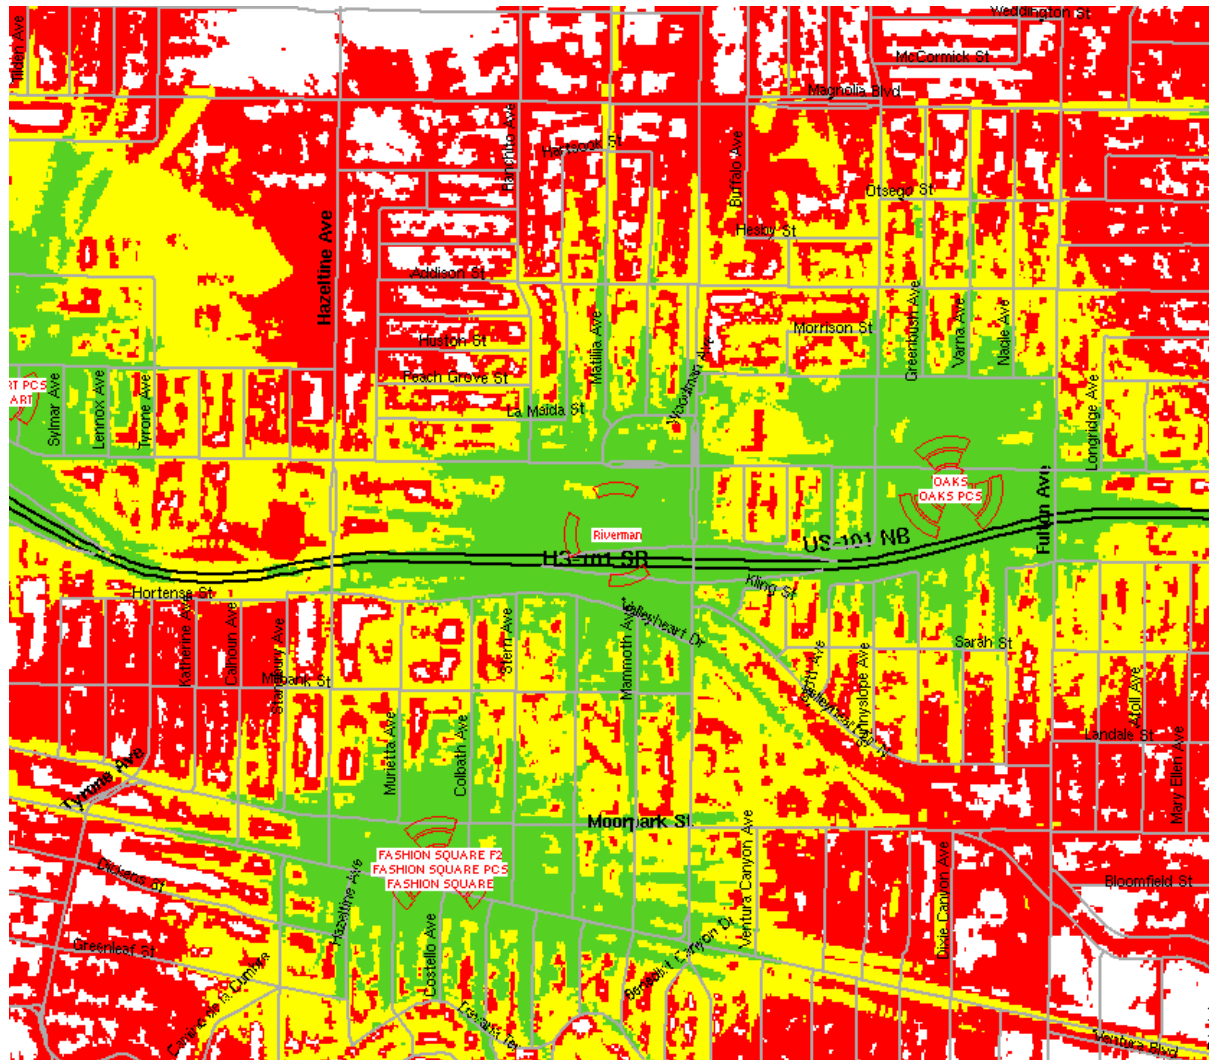

Riverman NCD

Propagation Maps

MTX 52 – BSC 6

Surrounding On-Air Sites Riverman

700 MHz RSRP Plot

Riverman ONLY

700 MHz RSRP Plot

On-Air Sites ONLY

LTE RSRP
7CL

Clr: RSRP (dBm)

- >= -75
- >= -85
- >= -95

Coverage Area

- Green = Good
- Yellow = Fair
- Red = Poor

700 MHz RSRP Plot

Riverman + On-Air Sites

LTE RSRP
7CL

Clr: RSRP (dBm)

- >= -75
- >= -85
- >= -95

Coverage Area

- Green = Good
- Yellow = Fair
- Red = Poor