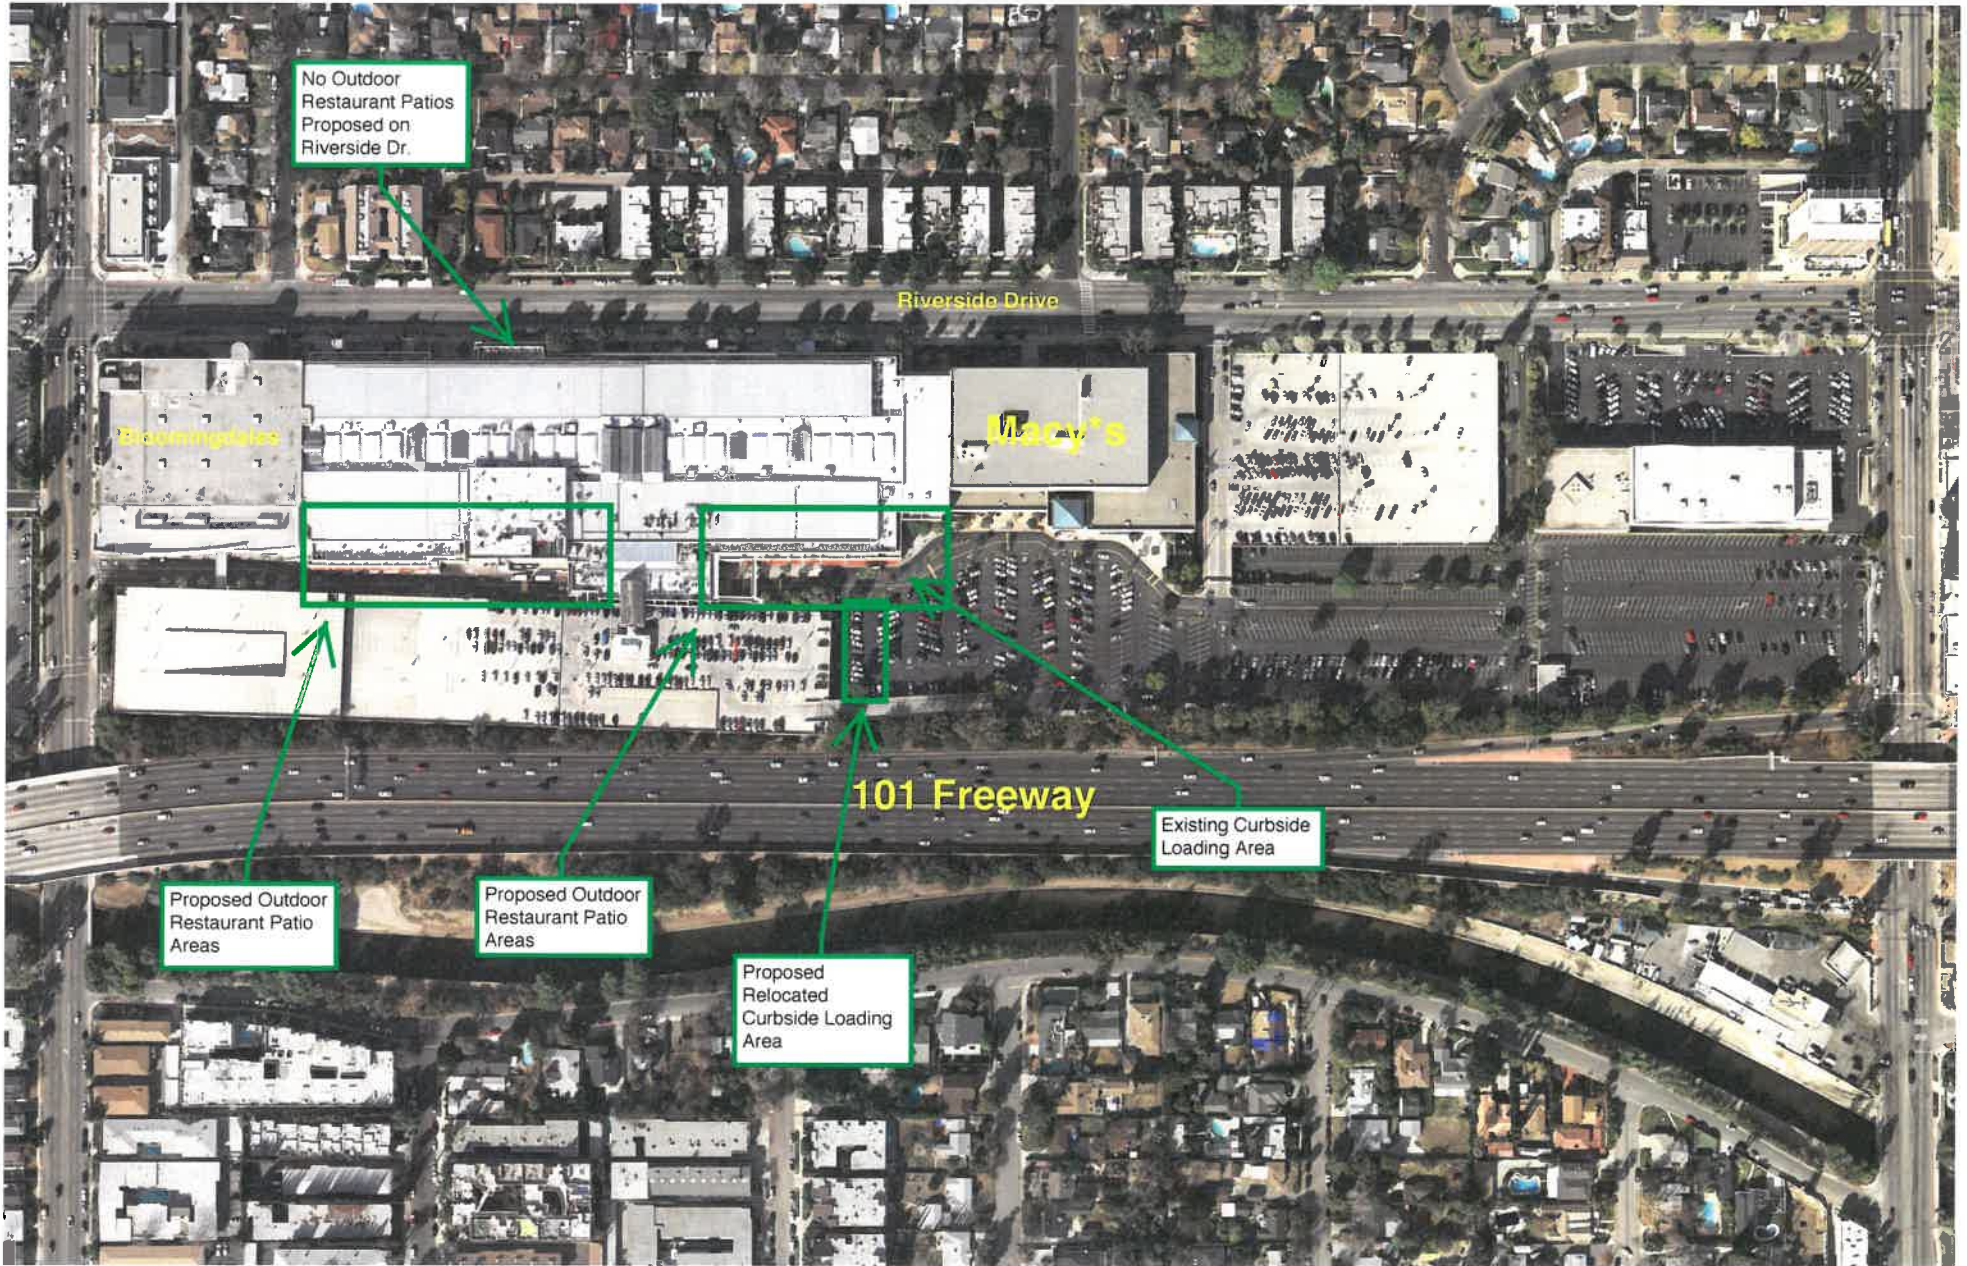

No Outdoor Restaurant Patios Proposed on Riverside Dr.

Riverside Drive

Bloomingdale's

Macy's

101 Freeway

Existing Curbside Loading Area

Proposed Outdoor Restaurant Patio Areas

Proposed Outdoor Restaurant Patio Areas

Proposed Relocated Curbside Loading Area