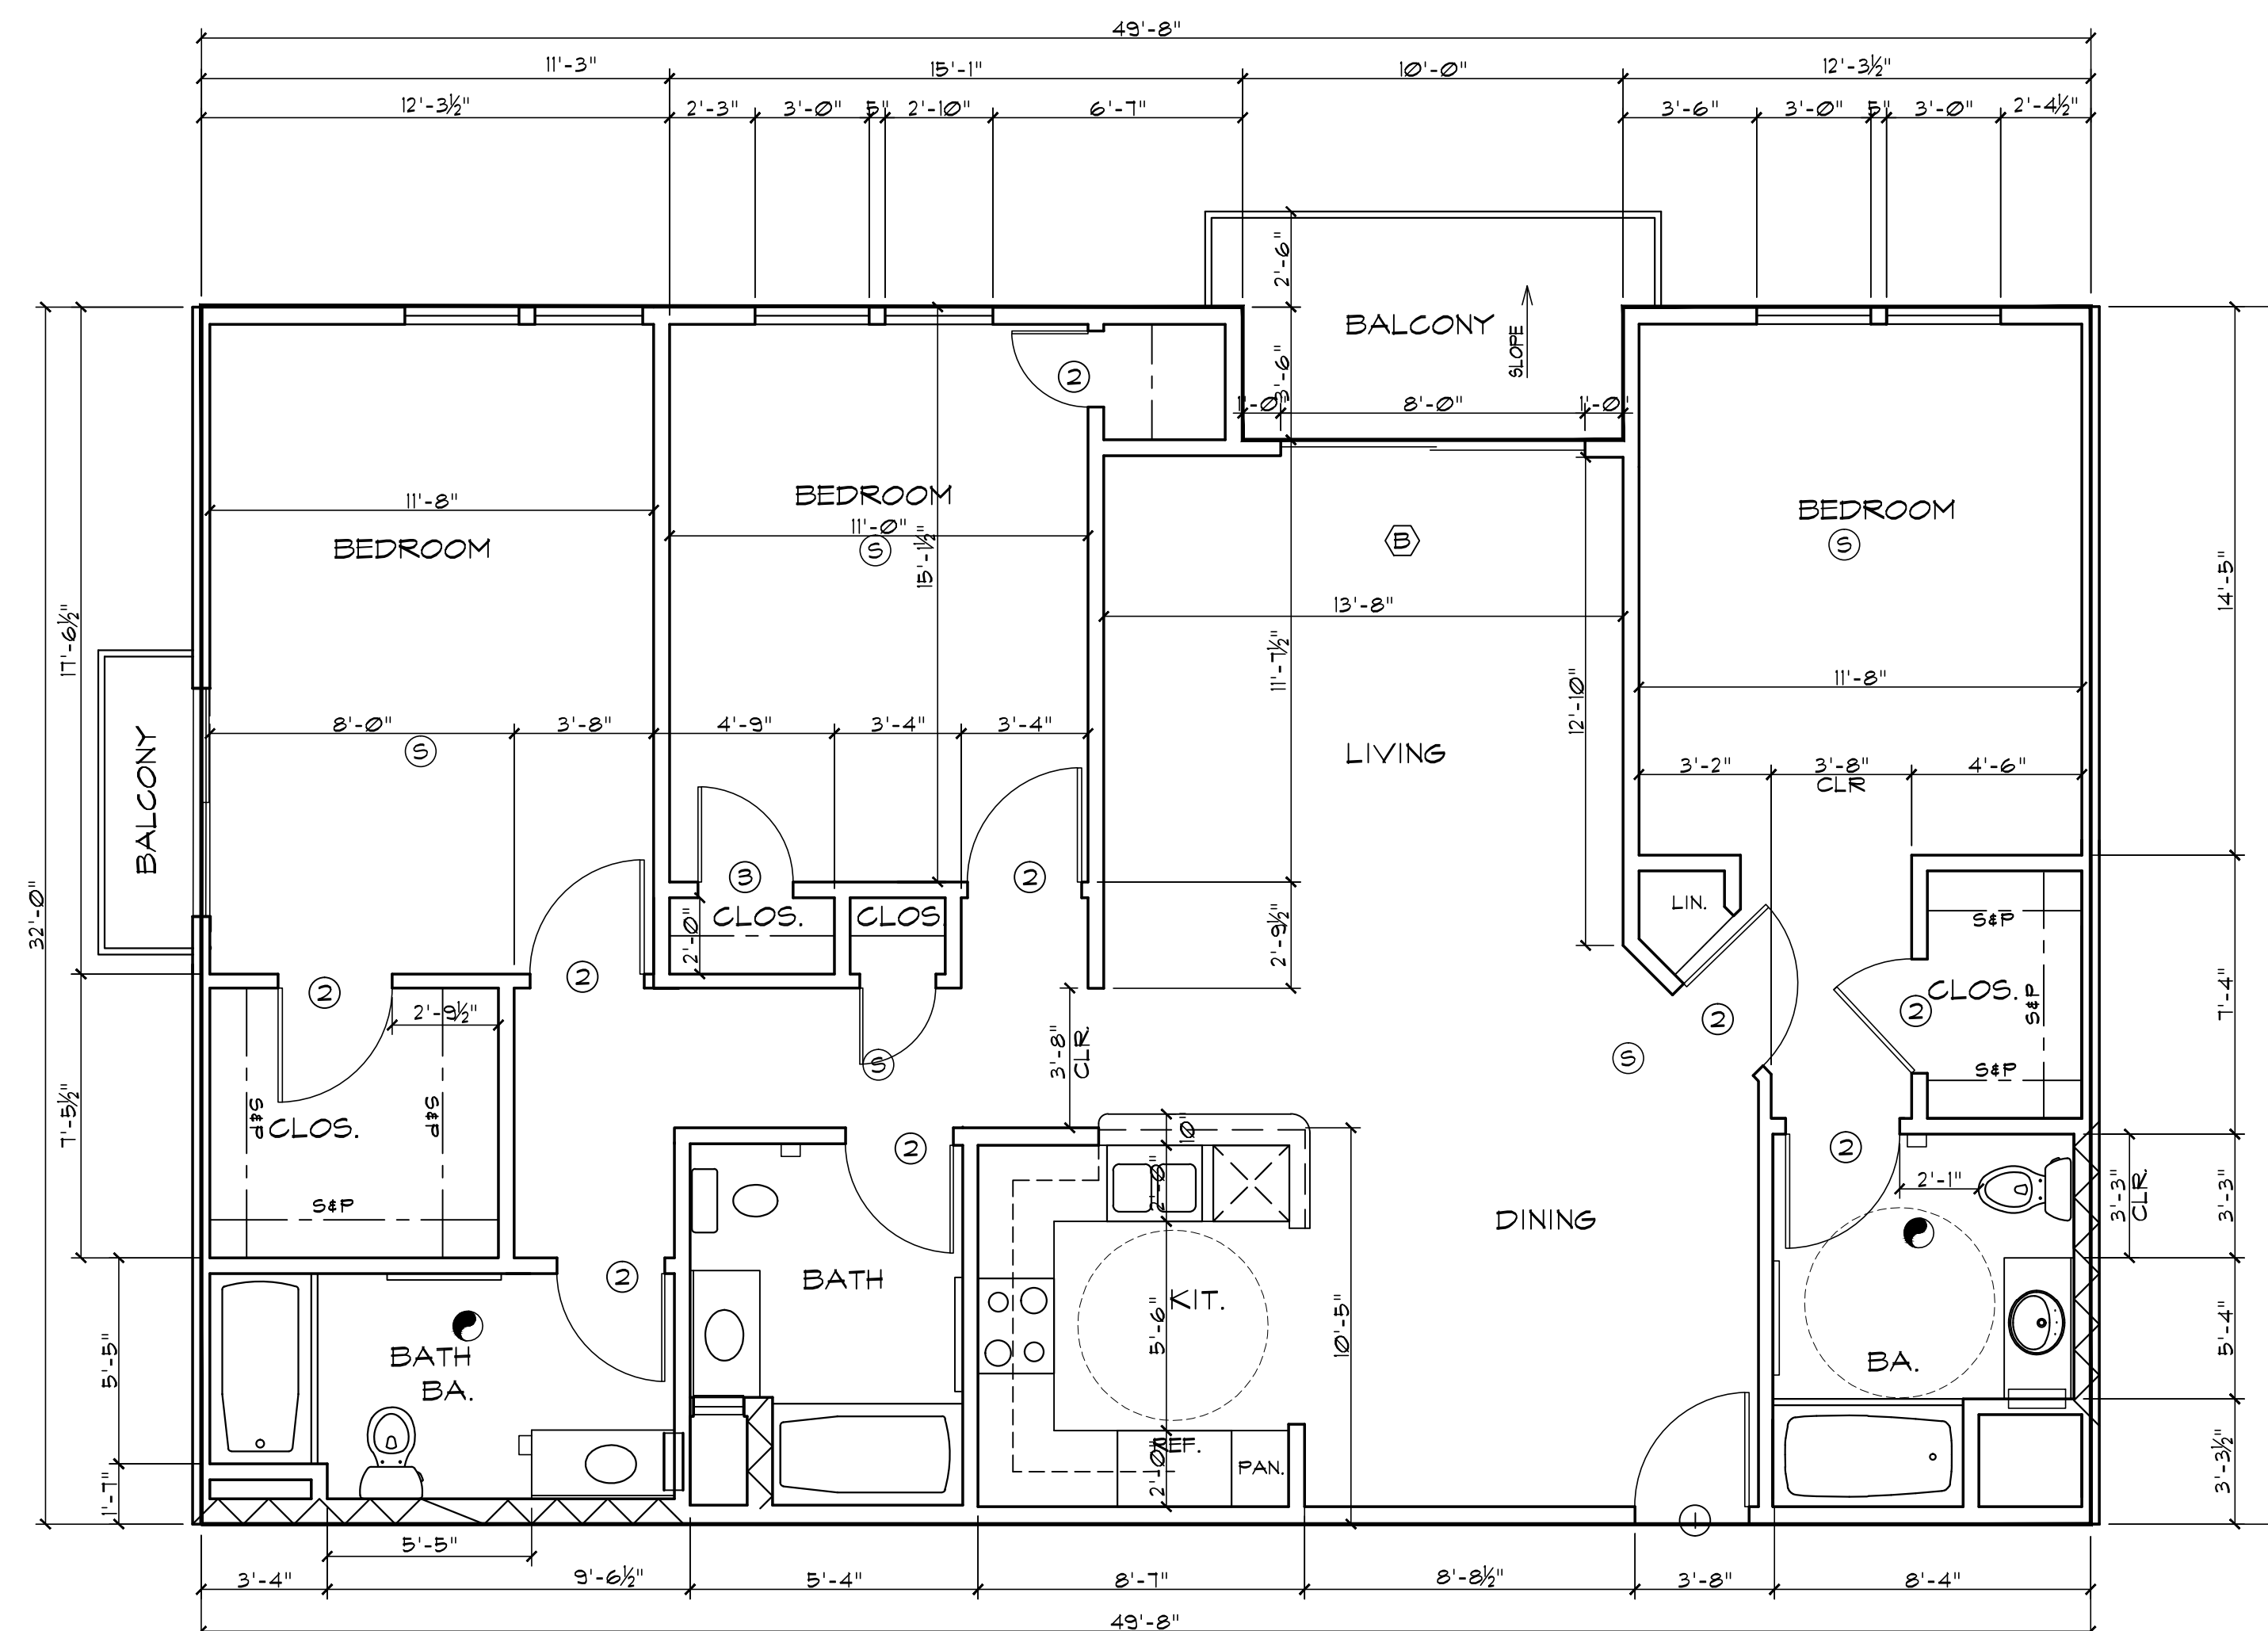

UNIT C3 FLOOR PLAN

SCALE 1/4"=1'-0"

1099 S.F.

UNIT C2 FLOOR PLAN

SCALE 1/4"=1'-0"

1042 S.F.

UNIT D-2 FLOOR PLAN

SCALE 1/4"=1'-0"

1522 S.F.

UNIT D-1 FLOOR PLAN

SCALE 1/4"=1'-0"

1554 S.F.

HALE HONU APARTMENTS
 14241 MAGNOLIA BLVD., SHERMAN OAKS, CA
 FOR HORACE HEIDT ESTATES