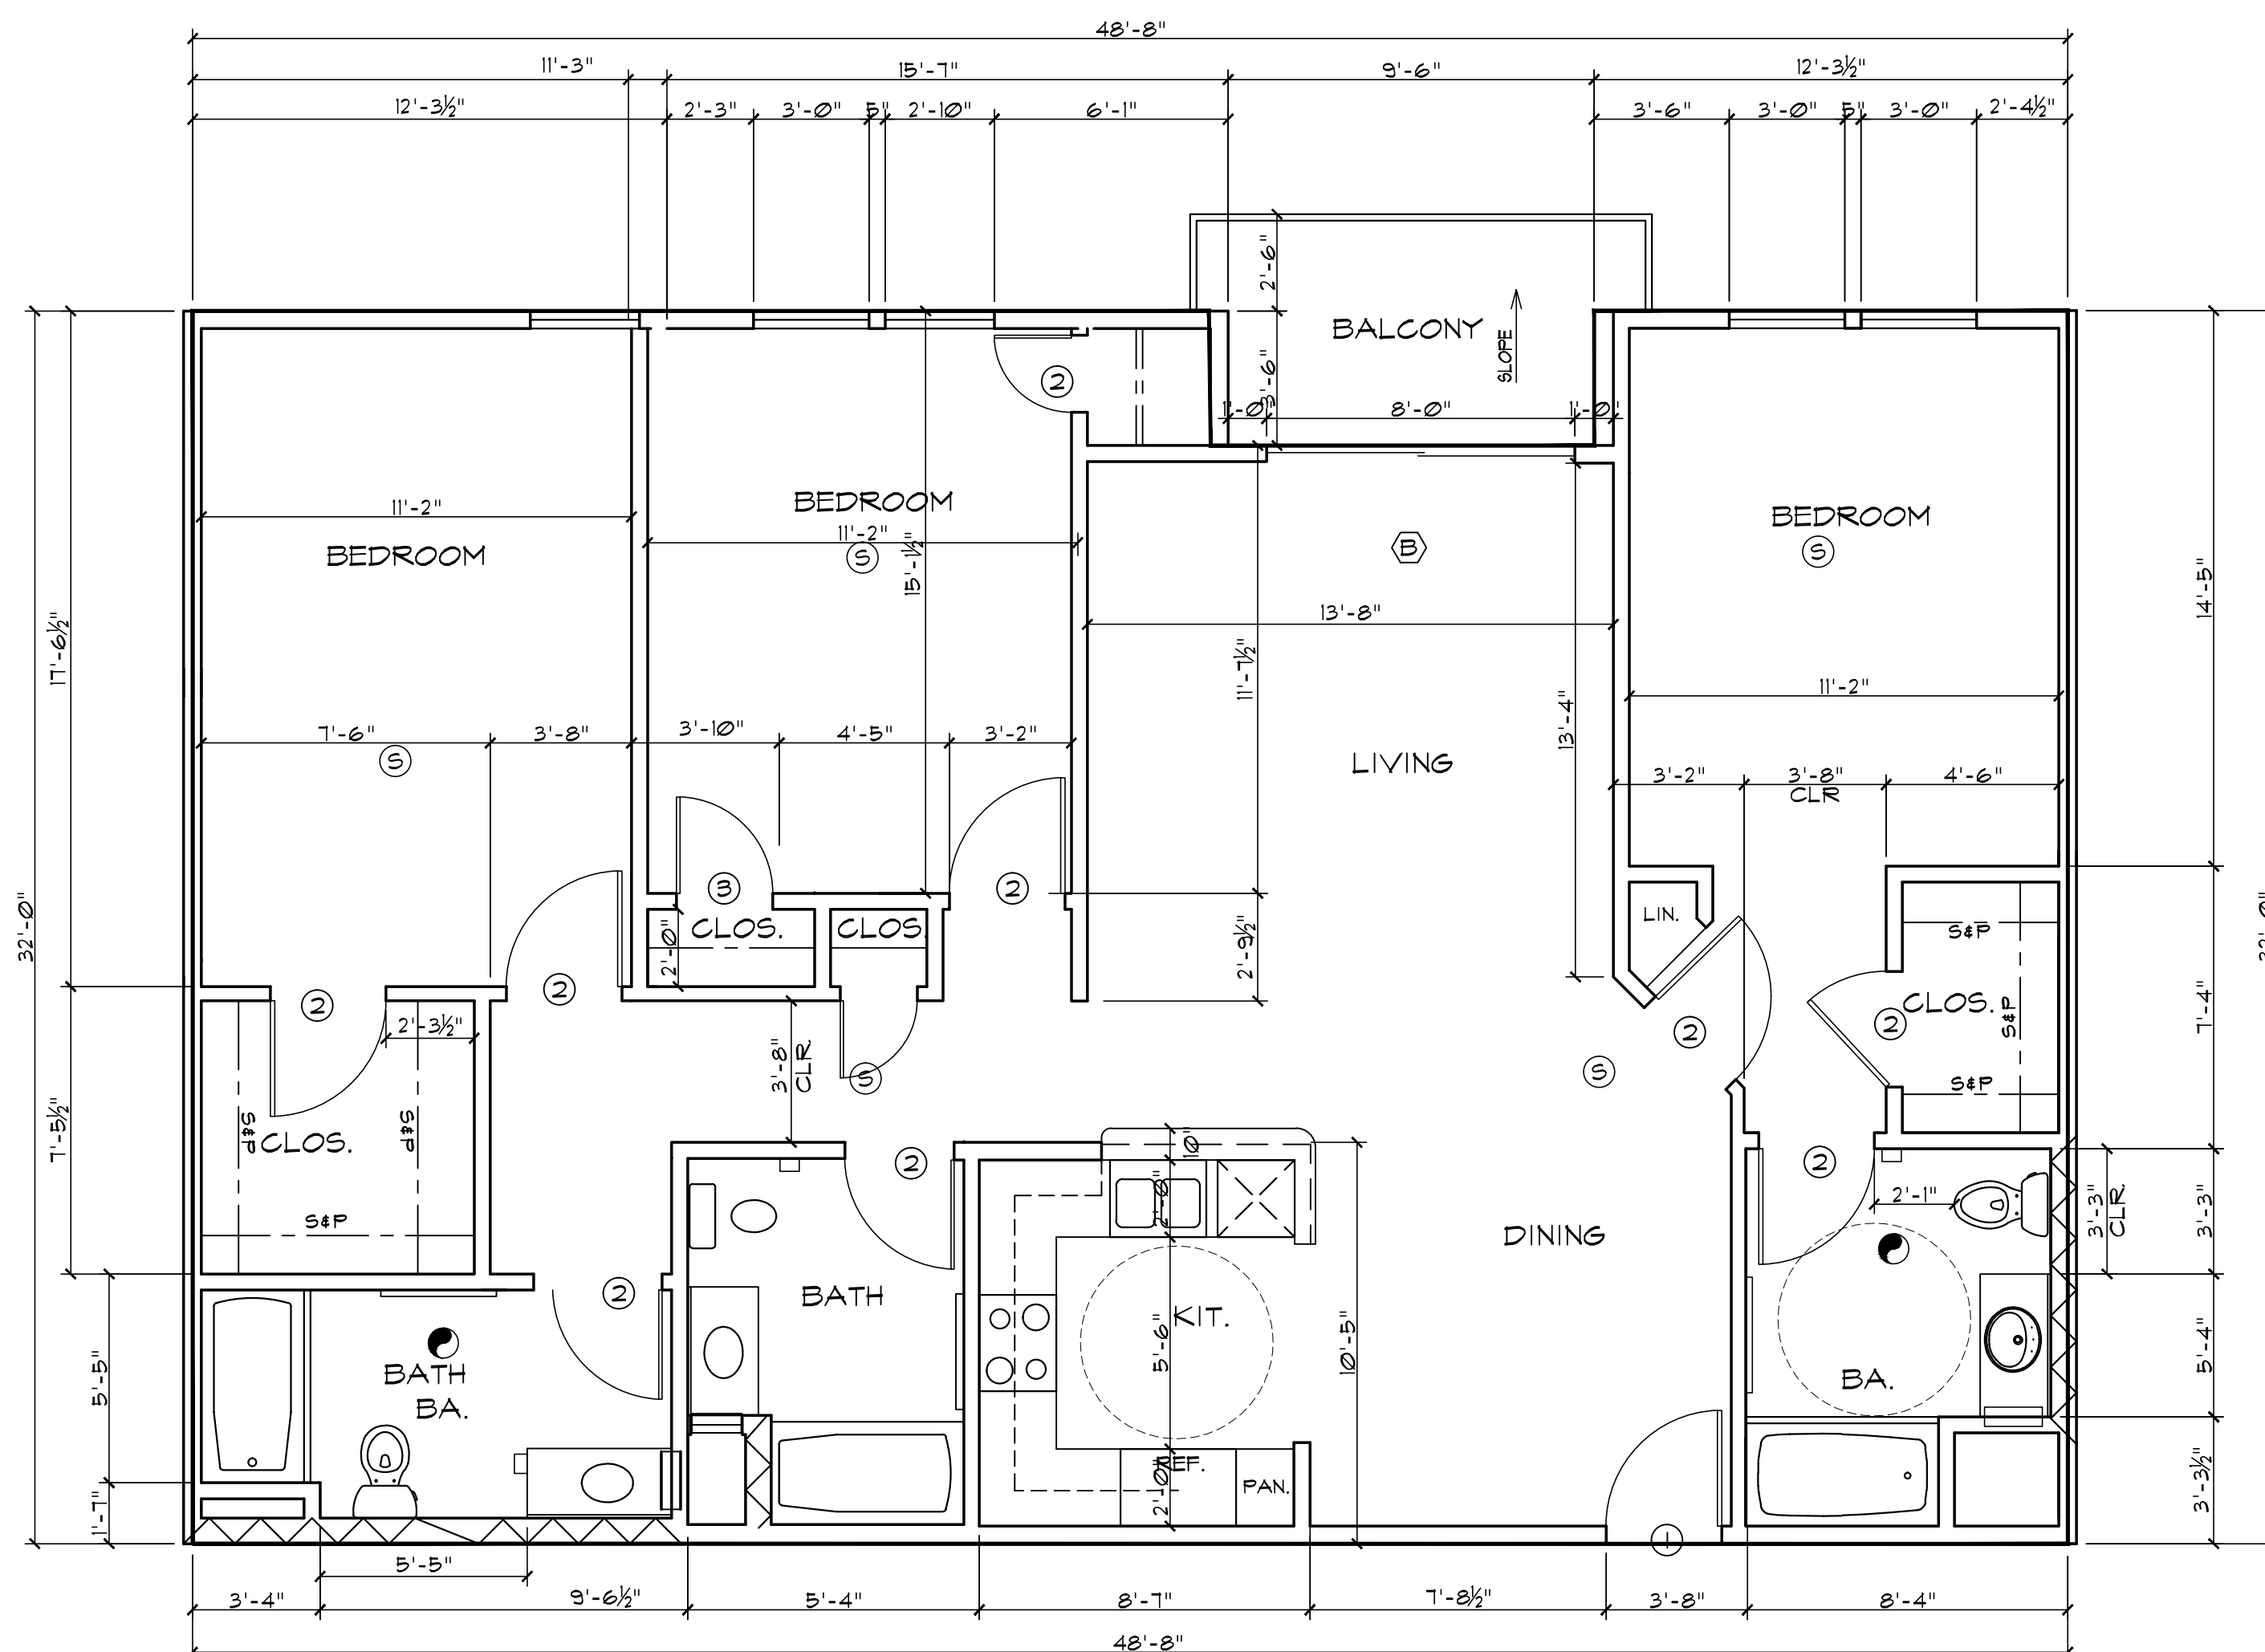

UNIT C3 FLOOR PLAN

SCALE 1/4"=1'-0"

1099 S.F.

UNIT C2 FLOOR PLAN

SCALE 1/4"=1'-0"

1042 S.F.

UNIT D-2 FLOOR PLAN

SCALE 1/4"=1'-0"

1522 S.F.

UNIT D-1 FLOOR PLAN

SCALE 1/4"=1'-0"

1554 S.F.

HALE HONU APARTMENTS
 14241 MAGNOLIA BLVD., SHERMAN OAKS, CA
 FOR HORACE HEIDT ESTATES