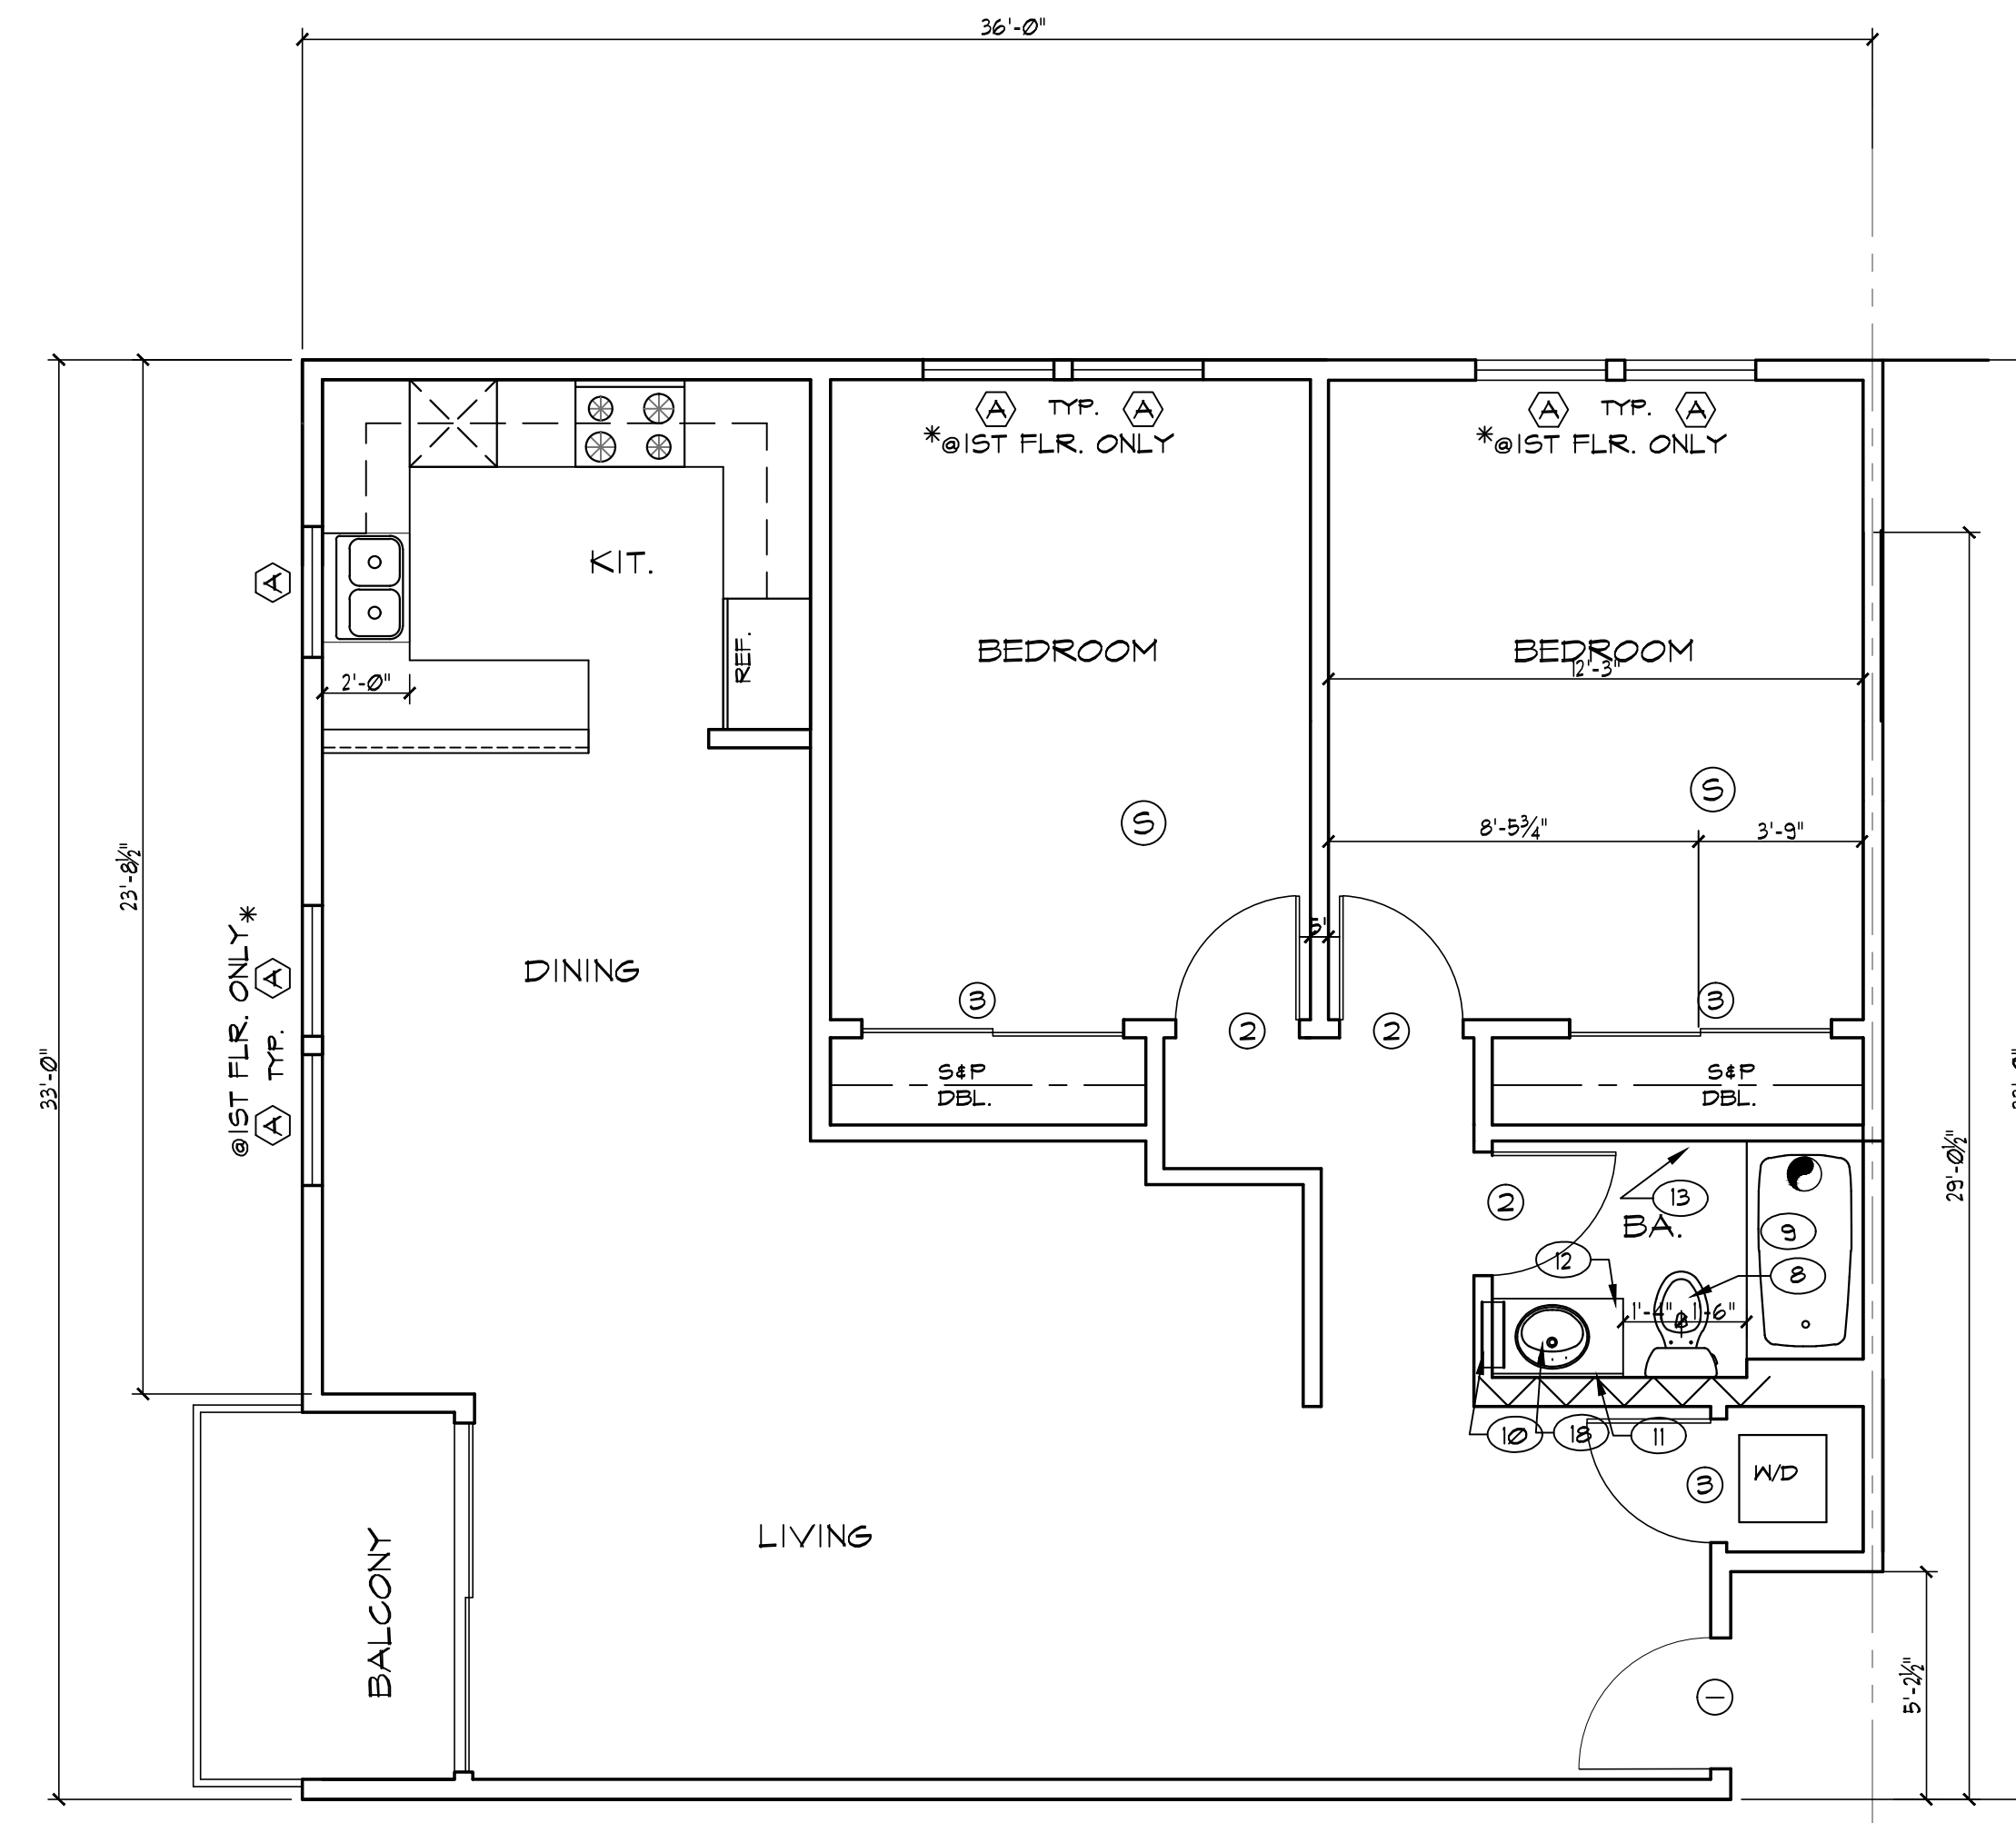

UNIT C3 FLOOR PLAN

SCALE 1/4"=1'-0"

1099 S.F.

UNIT C2 FLOOR PLAN

SCALE 1/4"=1'-0"

1042 S.F.

UNIT D-2 FLOOR PLAN

SCALE 1/4"=1'-0"

1522 S.F.

UNIT D-1 FLOOR PLAN

SCALE 1/4"=1'-0"

1554 S.F.

HALE HONU APARTMENTS
 14241 MAGNOLIA BLVD., SHERMAN OAKS, CA
 FOR HORACE HEIDT ESTATES