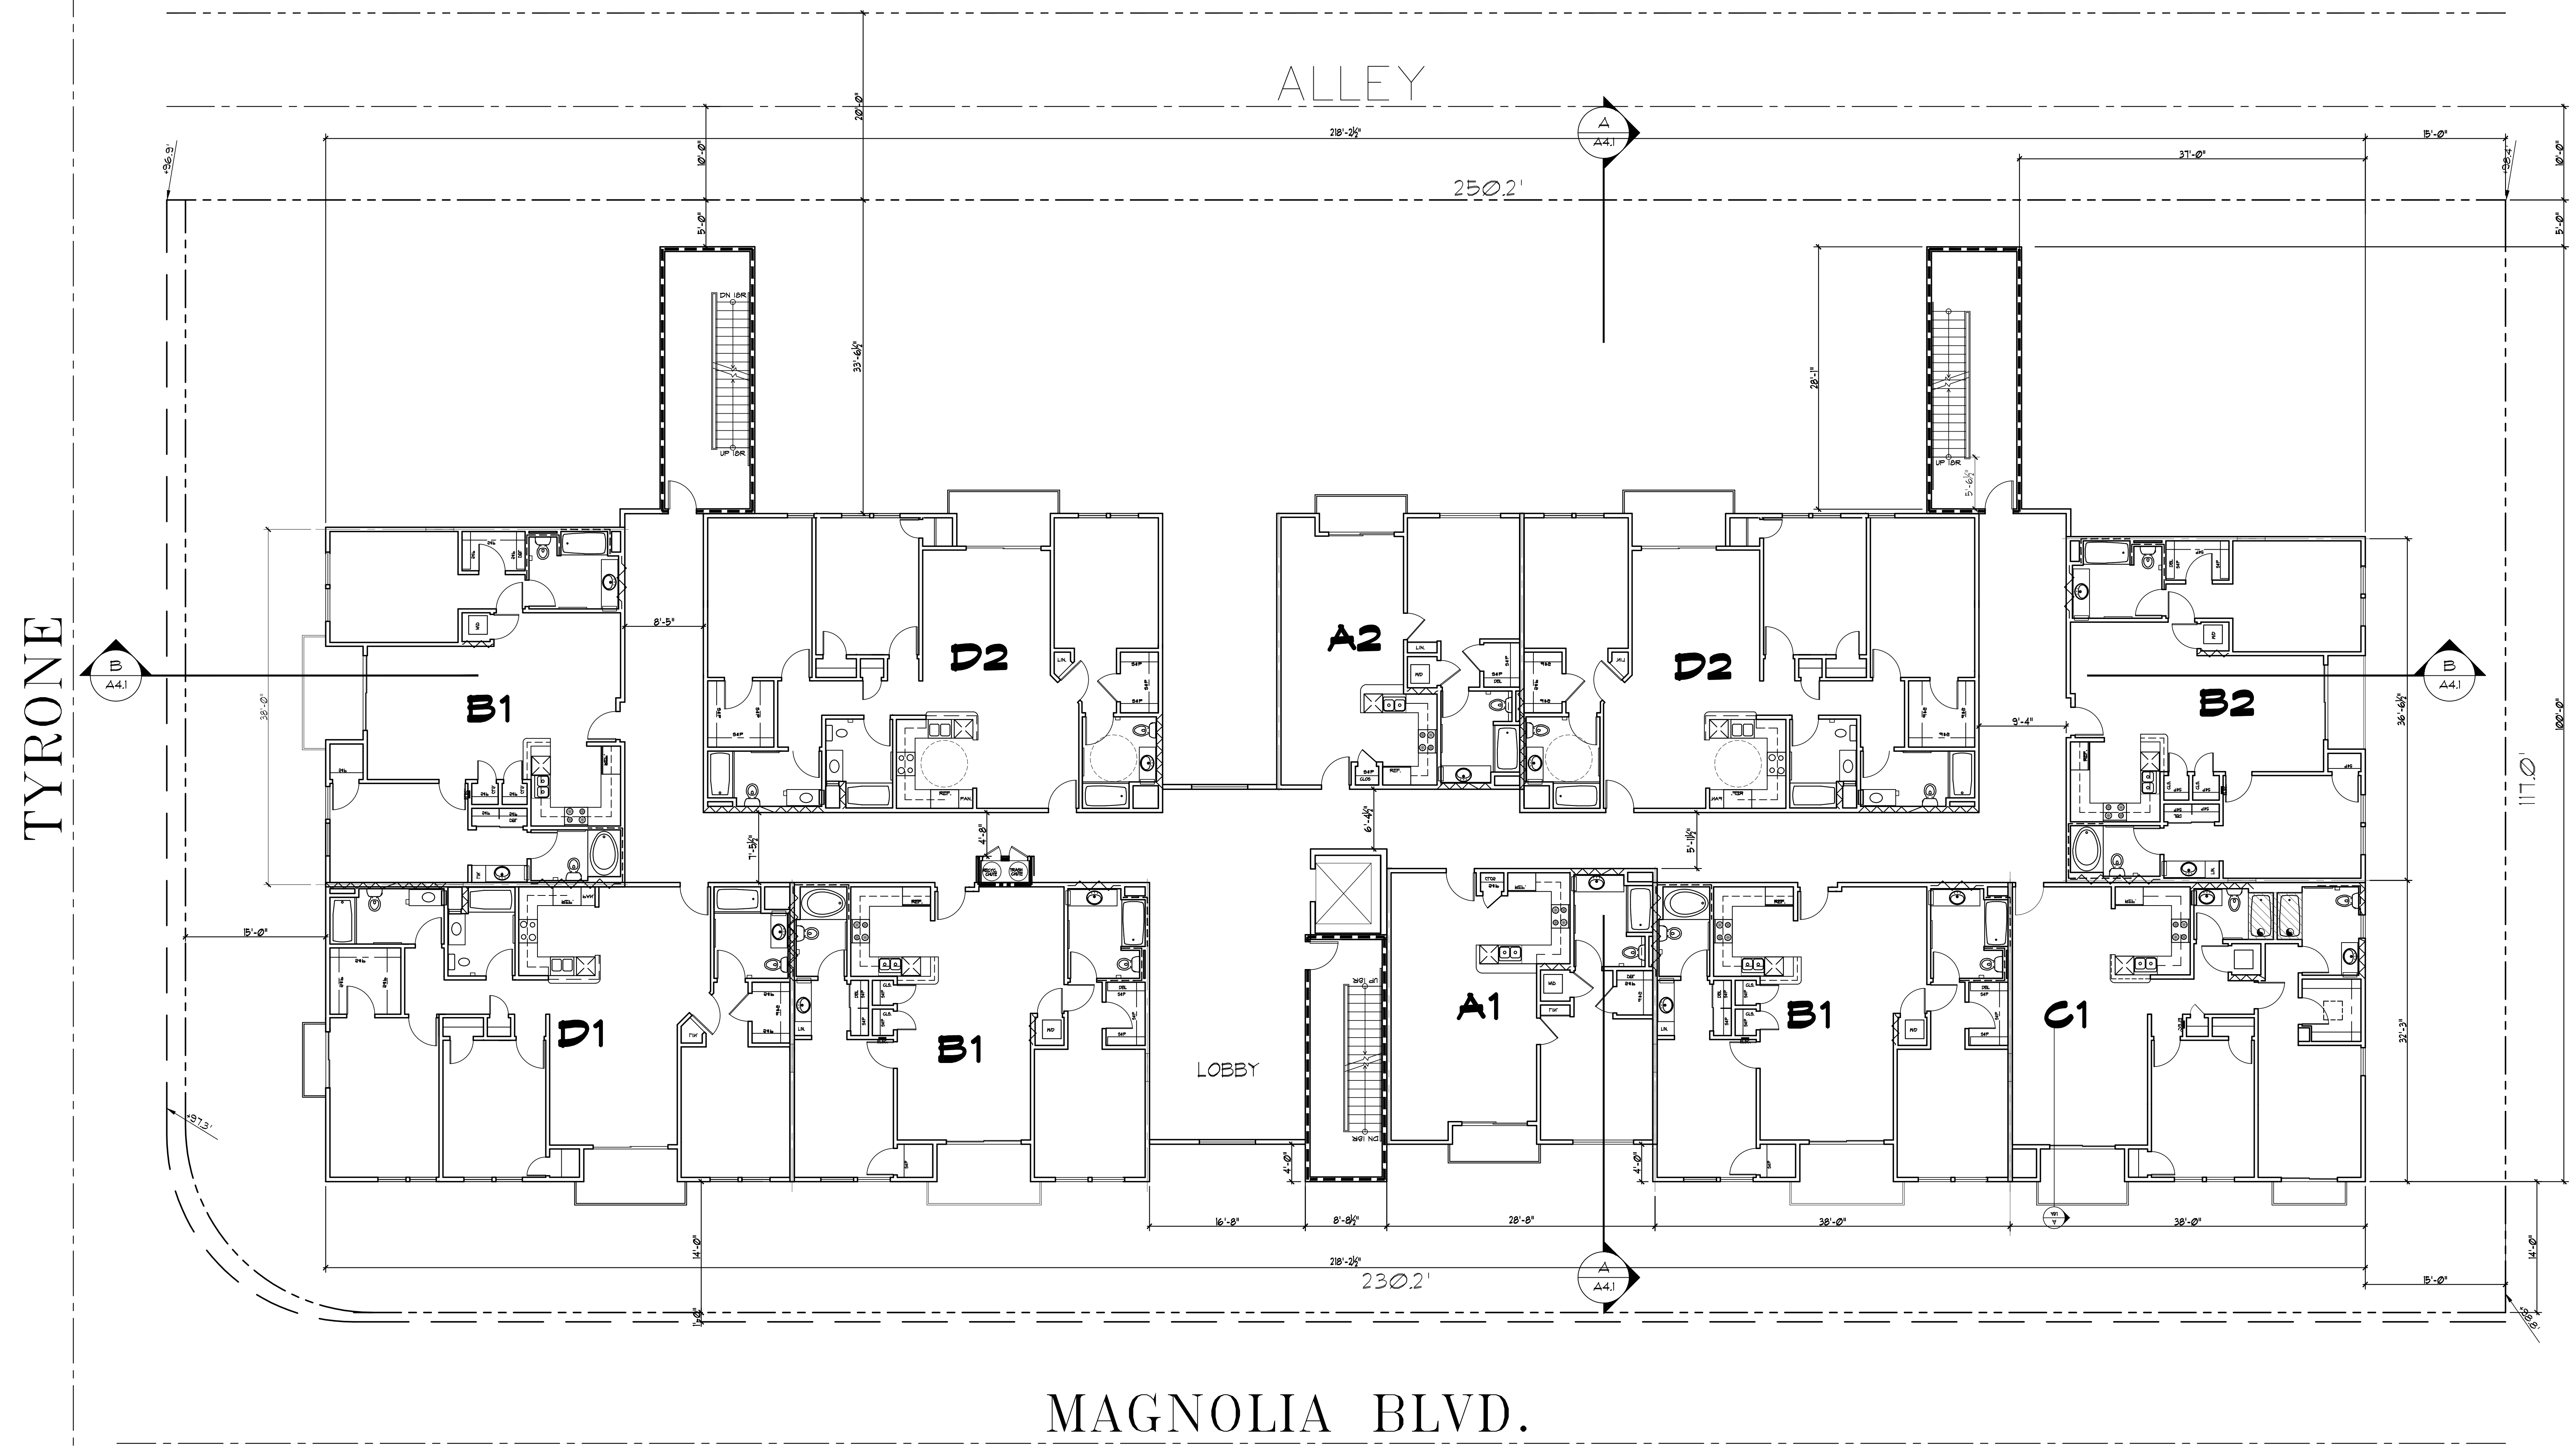

HALE HONU APARTMENTS
 14241 MAGNOLIA BLVD., SHERMAN OAKS, CA
 FOR HORACE HEIDT ESTATES

3RD FLOOR PLAN
 SCALE 1/8"=1'-0"