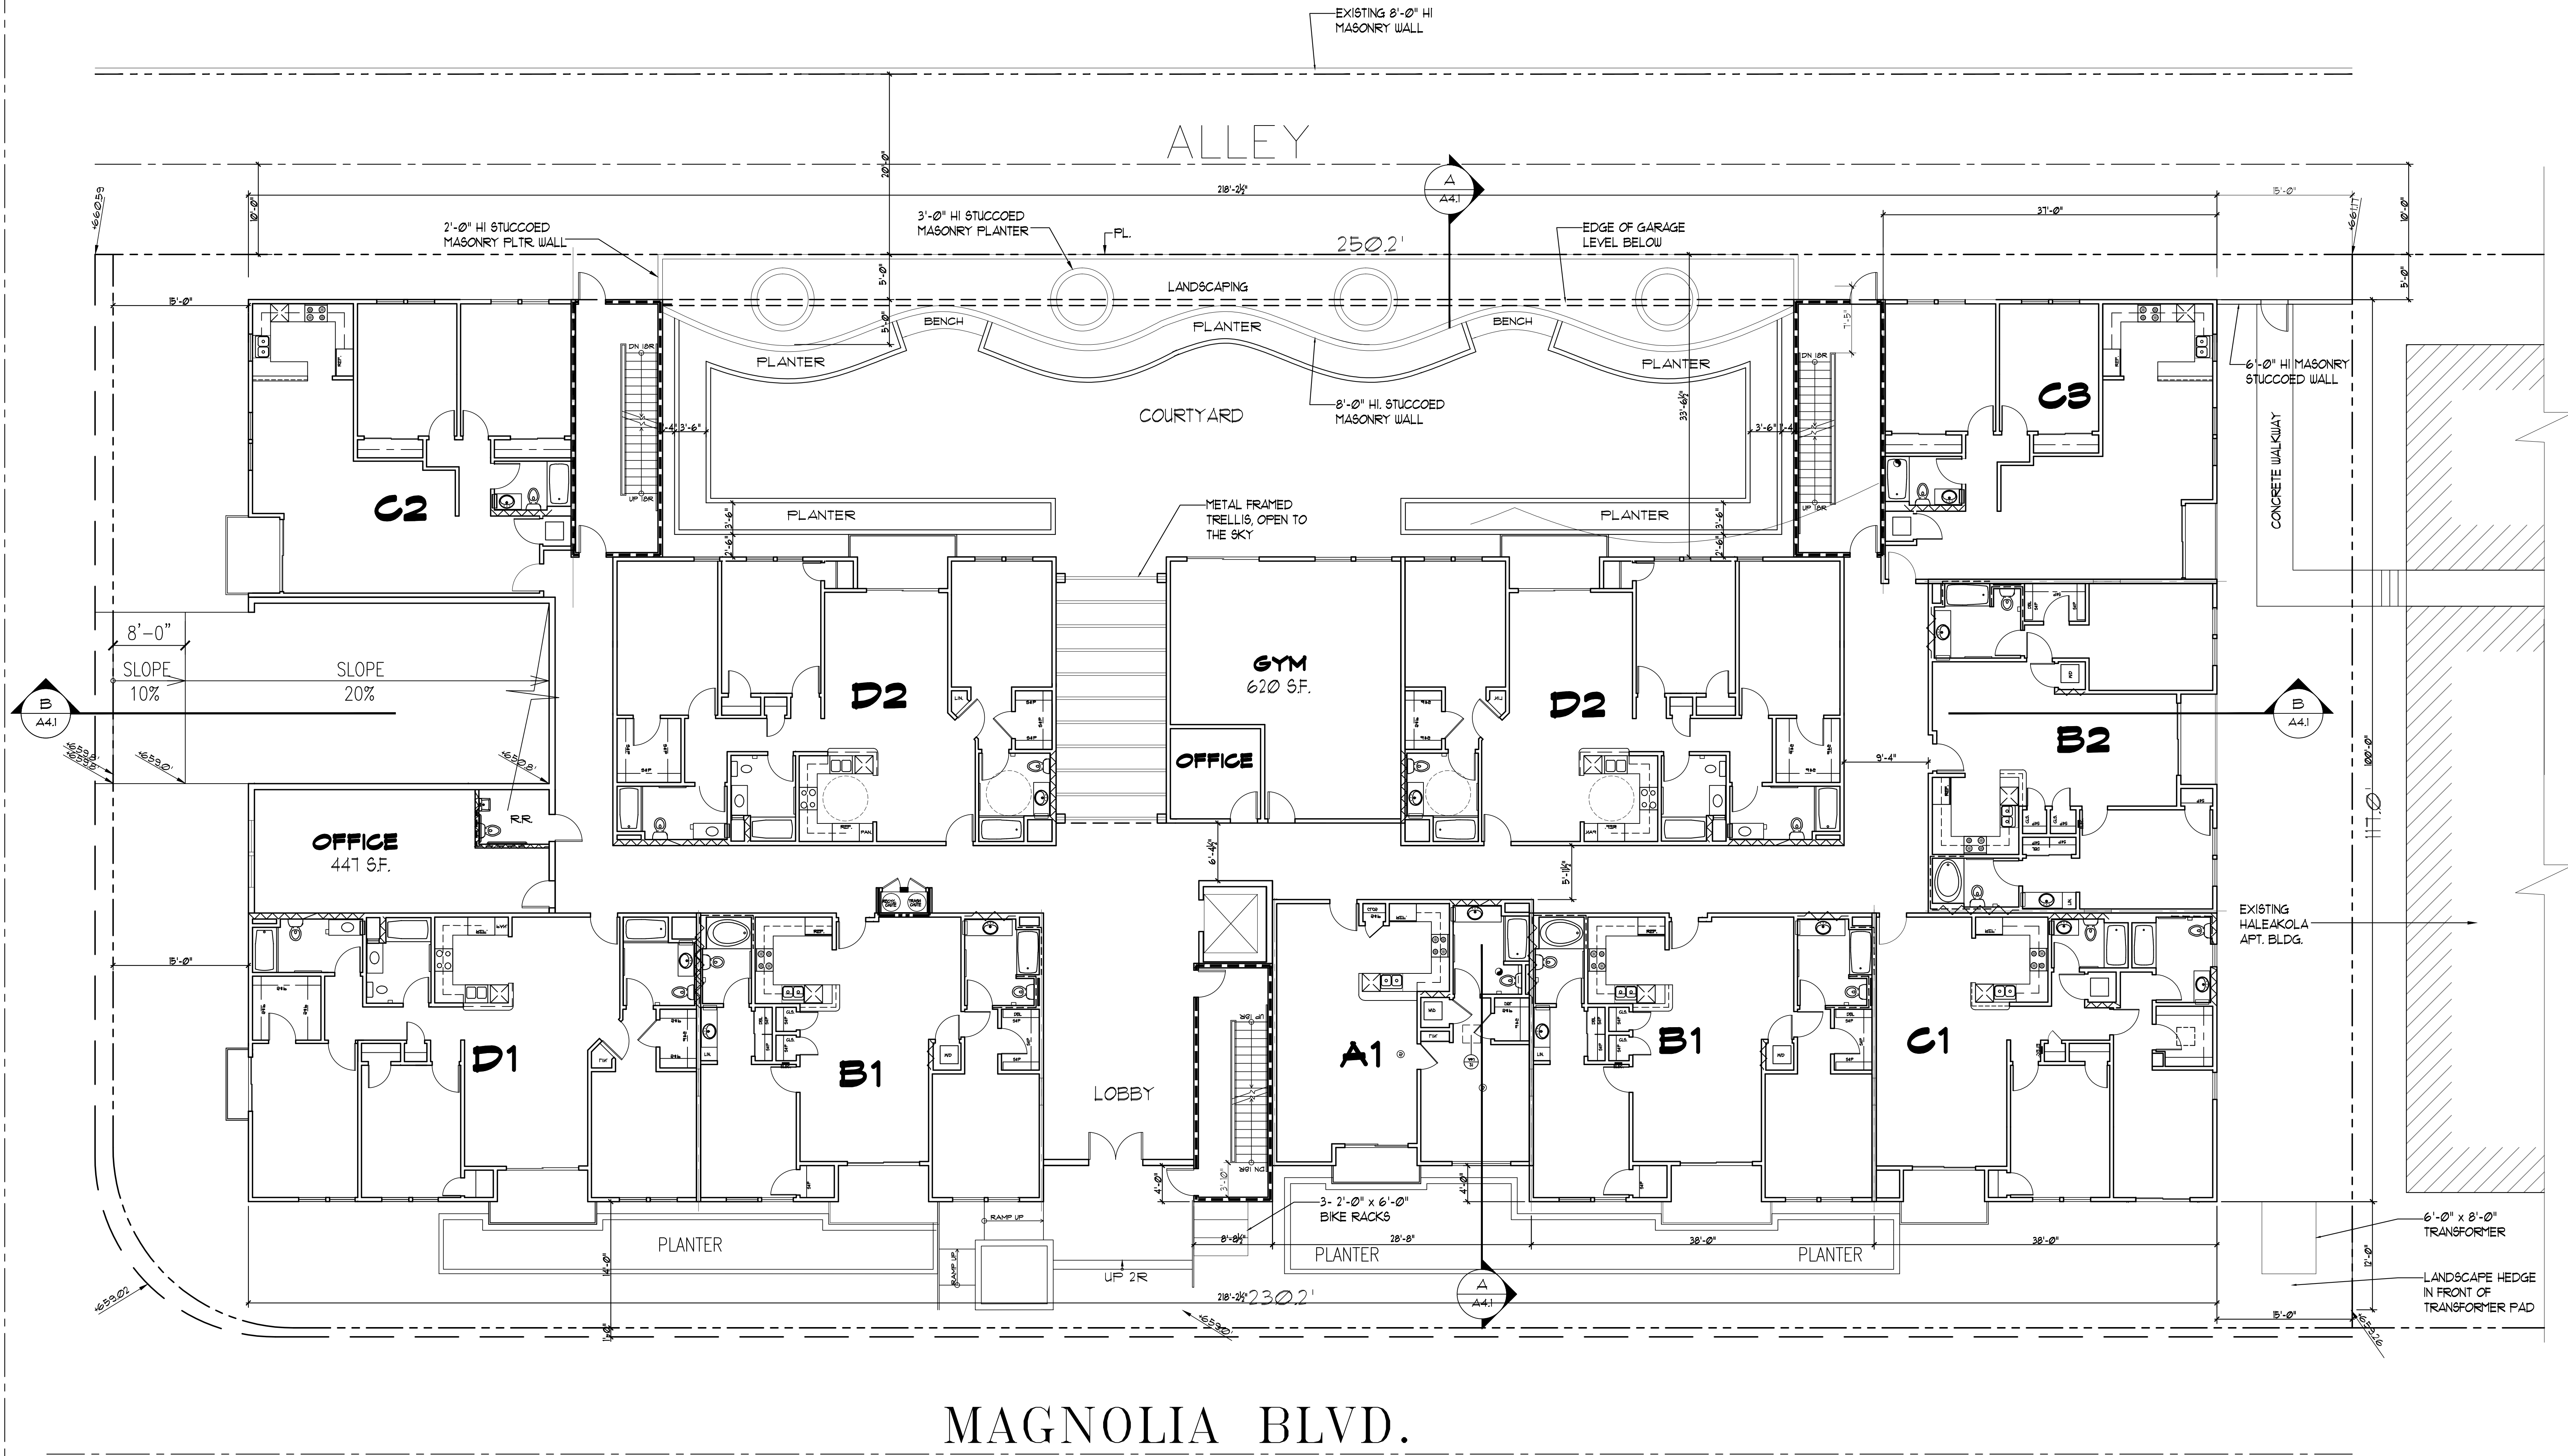

TYRONE

MAGNOLIA BLVD.

GROUND FLOOR BUILDING PLAN
 SCALE 1/8"=1'-0"

HALE HONU APARTMENTS
 14241 MAGNOLIA BLVD., SHERMAN OAKS, CA
 FOR HORACE HEIDT ESTATES